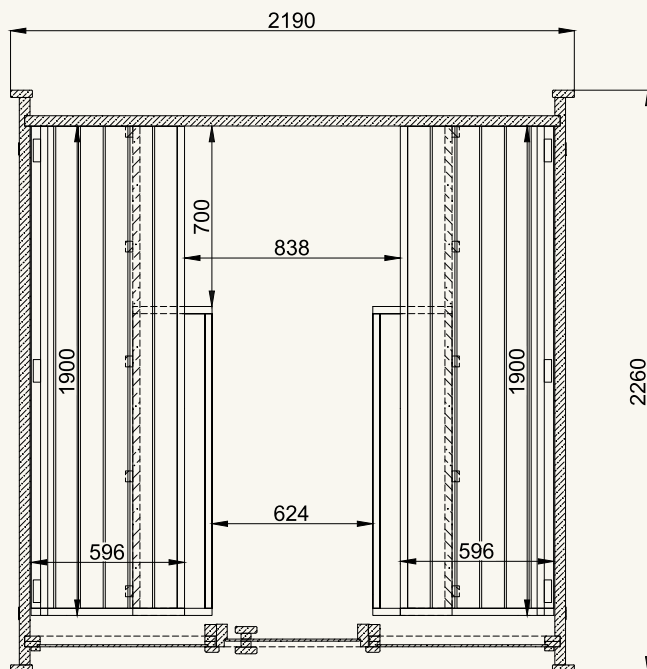

technical information

METRIC

IMPERIAL

Coverage area

4,9 (m²)

52,7 (ft²)

Steam room volume

7,8 (m³)

275,5 (ft³)

External dimensions

W2190×D2260×H2200 (mm)

W86,2×D89,0×H86,6" (in)

Internal dimensions

W2038×D1980×H2038 (mm)

W80,2×D78,0×H80,2" (in)

Weight

875 (kg)

1,929 (lb)

Pallet size

1,20×2,25×1,20 (m)

3,94×7,38×3,94 (ft)

suitable with

Electric heater

Wood burning heater