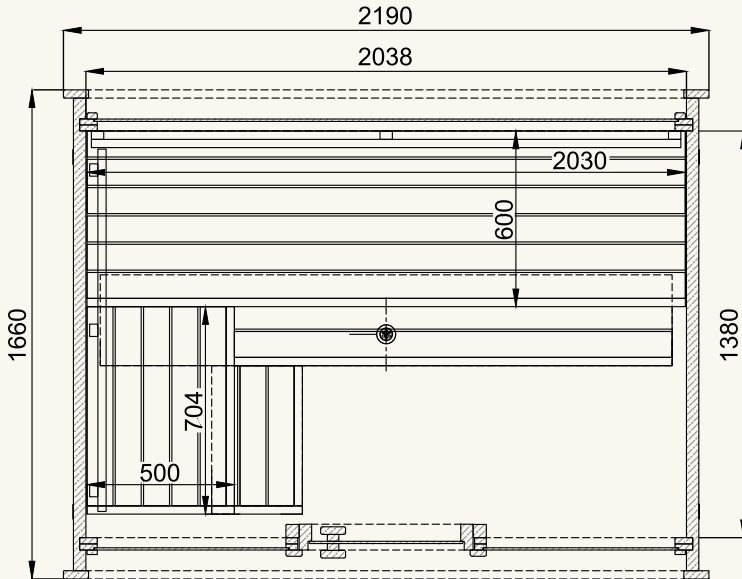

technical information

METRIC

IMPERIAL

Coverage area	3,6 (m²)	38,8 (ft²)
Steam room volume	5,0 (m³)	176,6 (ft³)
External dimensions	W2190×D1660×H2200 (mm)	W86,2×D65,4×H86,6" (in)
Internal dimensions	W2038×D1380×H2038 (mm)	W80,2×D54,3×H80,2" (in)
Weight	800 (kg)	1,764 (lb)
Pallet size	1,20×2,25×1,20 (m)	3,94×7,38×3,94 (ft)

suitable with

Electric heater	✓
Wood burning heater	✗