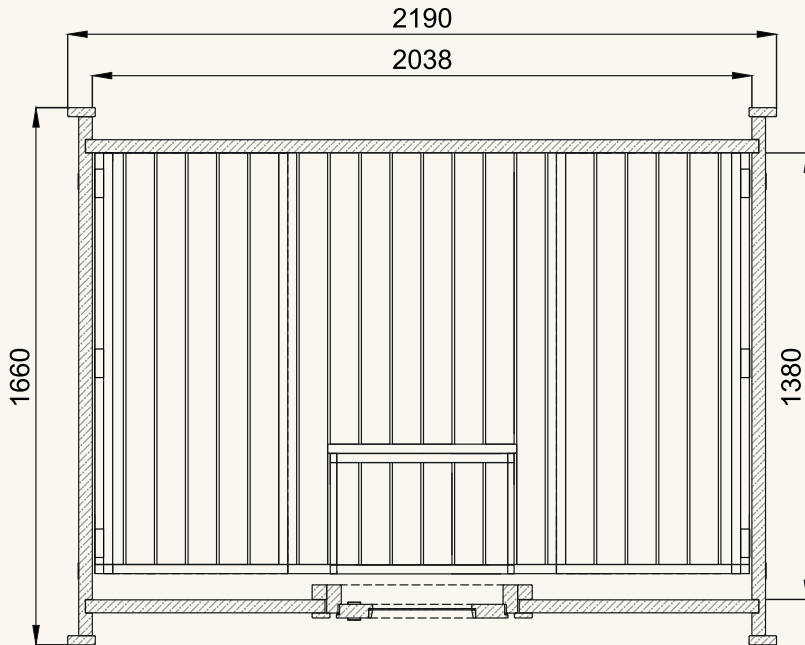

Internal dimensions

W2038×D1980×H2038 (mm)

W80,2×D78,0×H80,2" (in)

Weight

875 (kg)

1,929 (lb)

Pallet size

1,20×2,25×1,20 (m)

3,94×7,38×3,94 (ft)

suitable with

Electric heater

Wood burning heater

Black Cube Premium

for 4 people

technical information

	METRIC	IMPERIAL
Coverage area	3,6 (m ²)	38,8 (ft ²)
Steam room volume	5,0 (m ³)	176,6 (ft ³)
External dimensions	W2190×D1660×H2200 (mm)	W86,2×D65,4×H86,6" (in)
Internal dimensions	W2038×D1380×H2038 (mm)	W80,2×D54,3×H80,2" (in)
Weight	825 (kg)	1,819 (lb)
Pallet size	1,20×2,25×1,20 (m)	3,94×7,38×3,94 (ft)