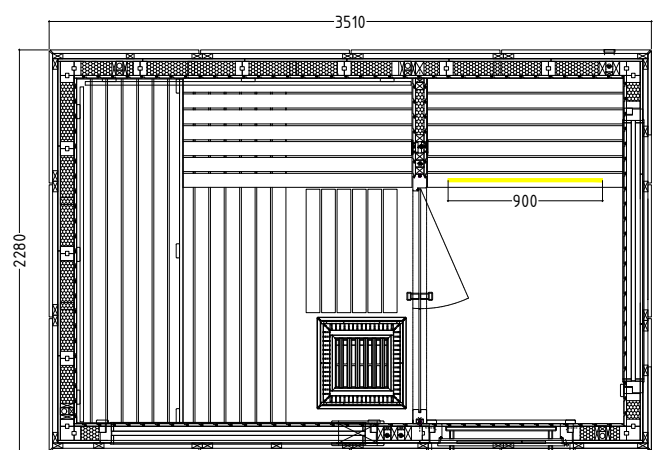

LED-ALP2 (lobby)