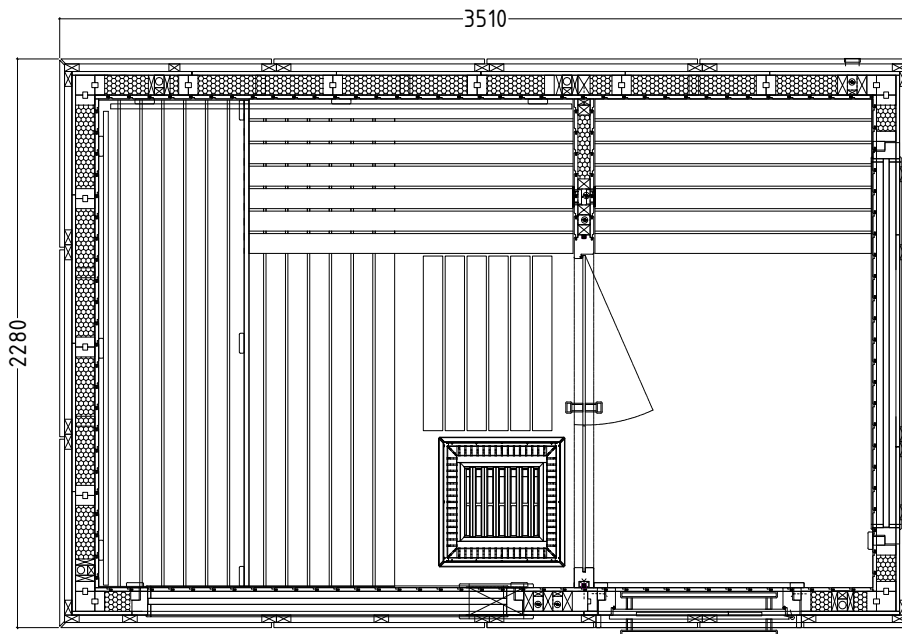

ALPINA LARGE PANORAMA

HARVIA

Sauna & Spa

Let's sauna.

Floor plan