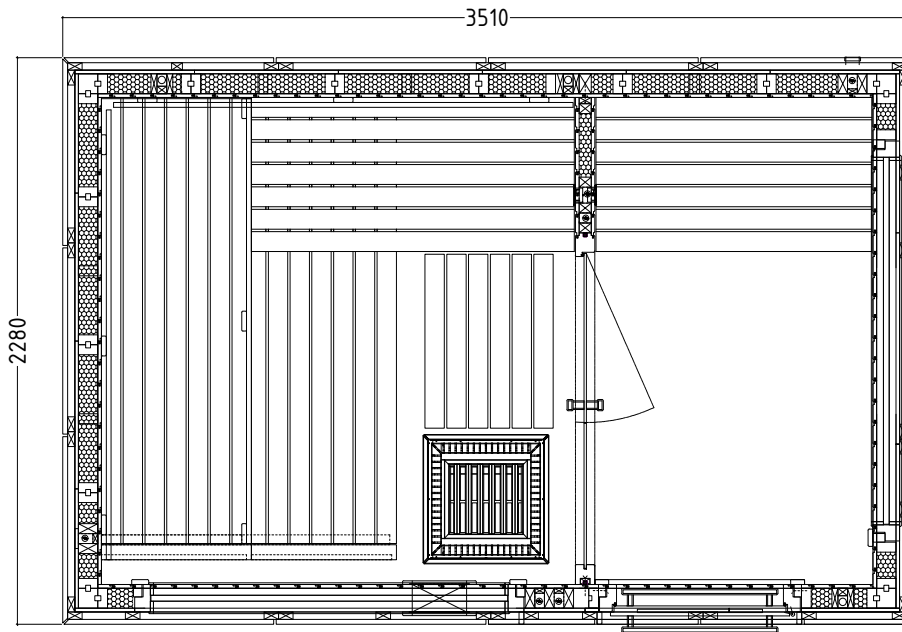

### LED-Set

LED-ALP1 (sauna room)

Art.-Nr.	1-053-689	1-053-690	1-053-691	1-053-692	1-053-693	1-053-694
	ALP-L-V-DGR	ALP-L-V-DCL	ALP-L-V-BGR	ALP-L-V-BCL	ALP-L-V-ZGR	ALP-L-V-ZCL
Dimensions [mm]	3510 x 2280 x 2630		3510 x 2280 x 2630		3510 x 2280 x 2630	
Construction	Element		Element		Element	
Wall thickness [mm]	110 / 160		110 / 160		110	
Type of wood outside, decor	Spruce dark grey *)		Spruce light grey **)		no decor	
Type of wood inside, tongue-groove	Spruce		Spruce		Spruce	
Type of wood interior	Limewood		Limewood		Limewood	
Interior fittings	Prestige		Prestige		Prestige	
Benches number (top / bottom)	2/1		2/1		2/1	
Adjustable headboard on a bench	No		No		No	
Door inside dimensions [mm]	680 x 1974 x 8		680 x 1974 x 8		680 x 1974 x 8	
Door hinge left and right	No		No		No	
Glass element inside dimensions [mm]	582 x 2008 x 8		582 x 2008 x 8		582 x 2008 x 8	
Colour glass outside	grey	clear	grey	clear	grey	clear
Infrared full spectrum radiator [W]	No		No		No	
Headrests number	2		2		2	
Heater safety guard [mm]	No		No		No	
Floor grid [mm]	700 x 530		700 x 530		700 x 530	
Silicone cables for Saunaheater 5x2,5mm <sup>2</sup>	6 m		6m		6m	
Silicone cables for Saunalight 3x1,5mm <sup>2</sup>	4 m		4 m		4 m	
Persons	up to 5		up to 5		up to 5	
Volume sauna room [m <sup>3</sup> ]	7,9		7,9		7,9	
Recommended heater power [kW]	9 - 10,5		9 - 10,5		9 - 10,5	
Mirrored assembly option	No		No		No	

## Floor plan