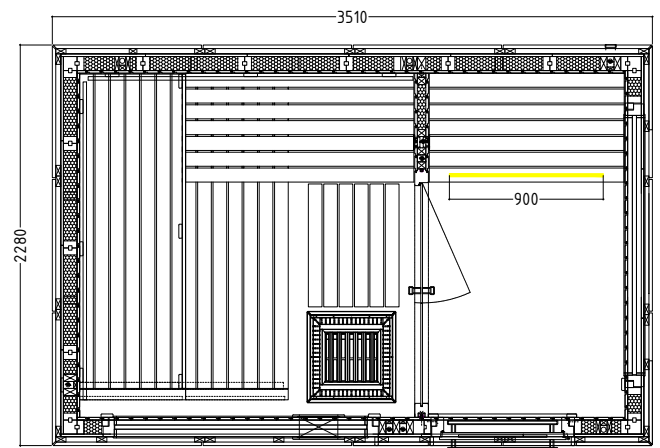

LED-ALP2 (lobby)