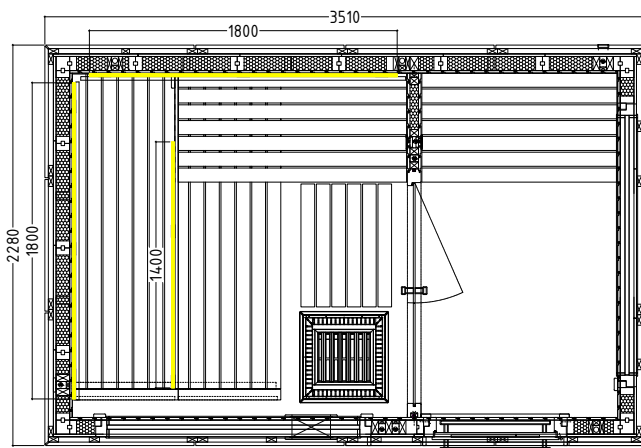

Installation plan accessories

LED-ALP1 (sauna room)