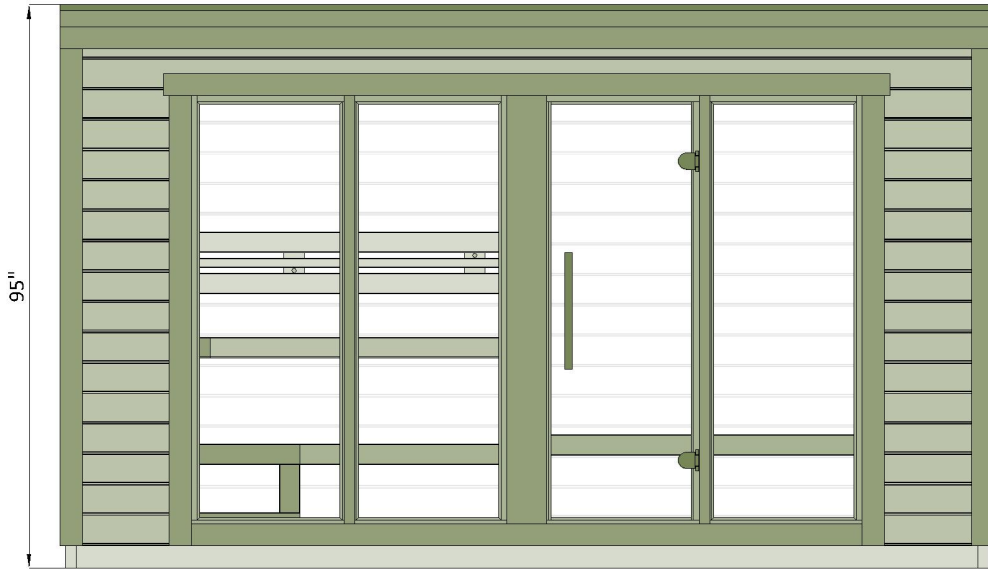

Patio L

Imperial Measurement System

front view

layout