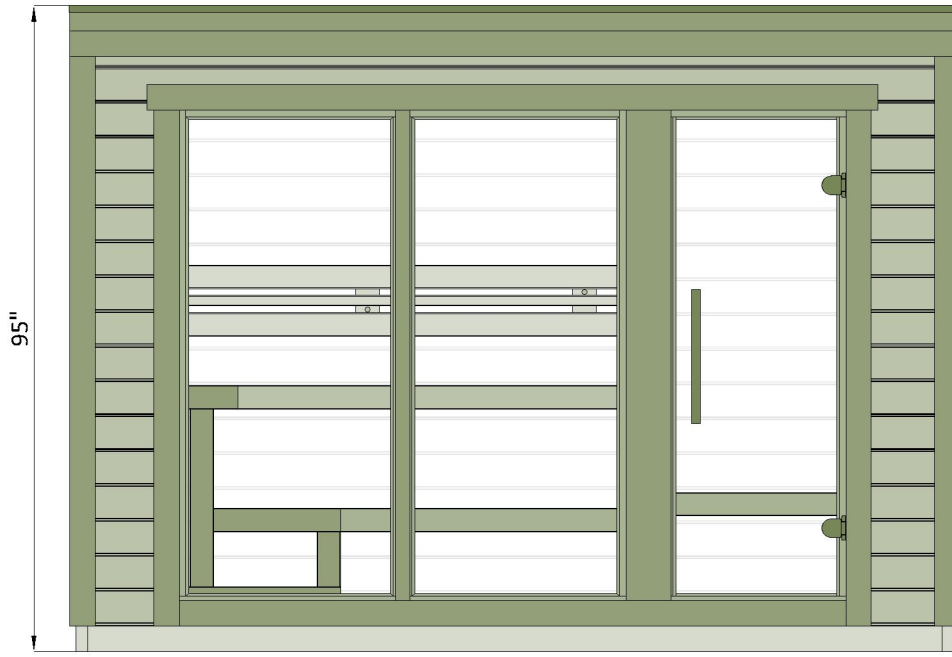

Patio M

Imperial Measurement System

front view

layout