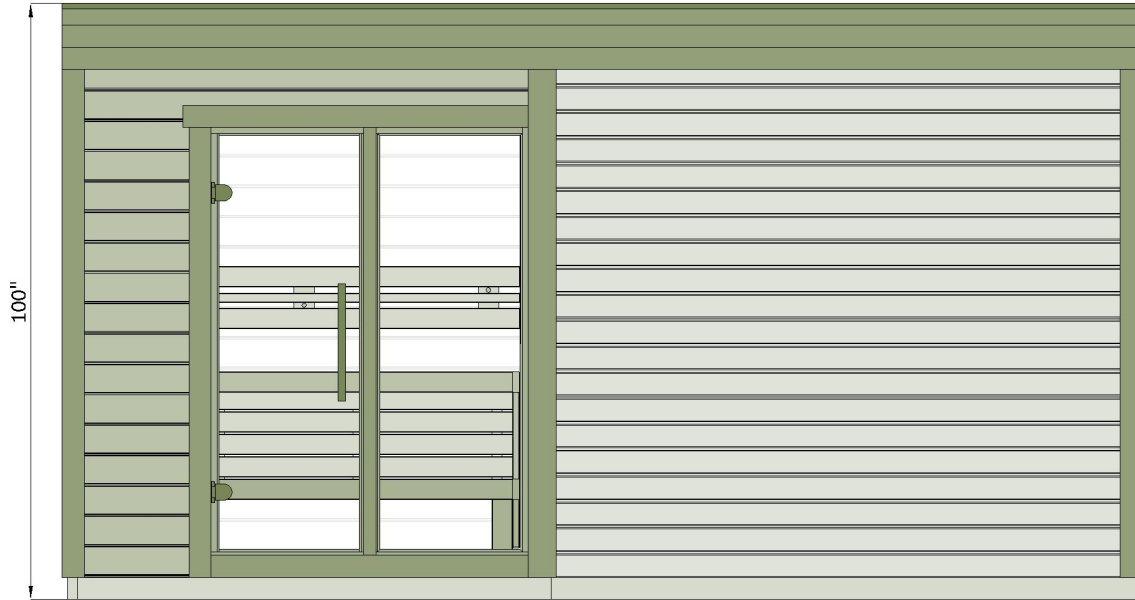

Patio S Plus

Imperial Measurement System

front view

layout