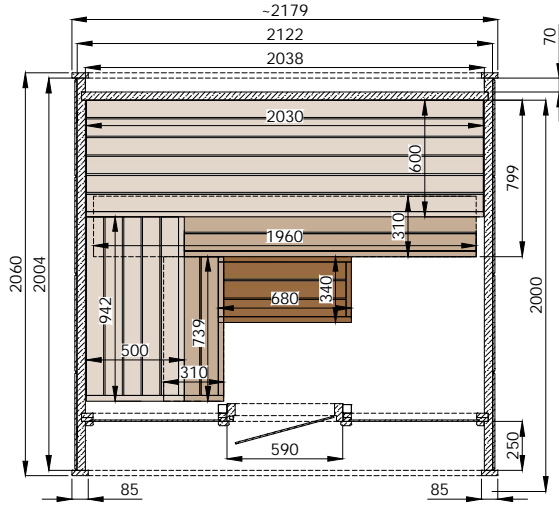

# Round Cube MINI 2.0

Scale 1:40

Bottom view

Front view

Back view