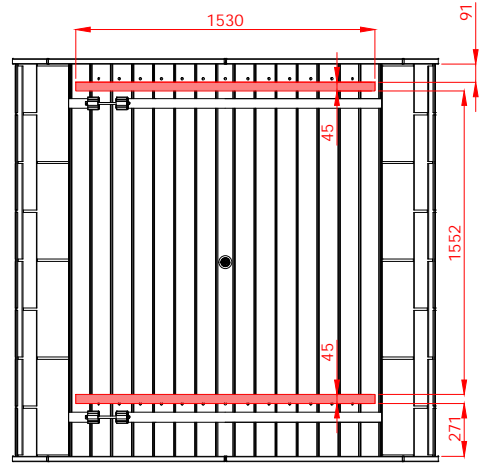

# Round Cube MINI 2.0

Scale 1:40

Bottom view

Front view

Back view