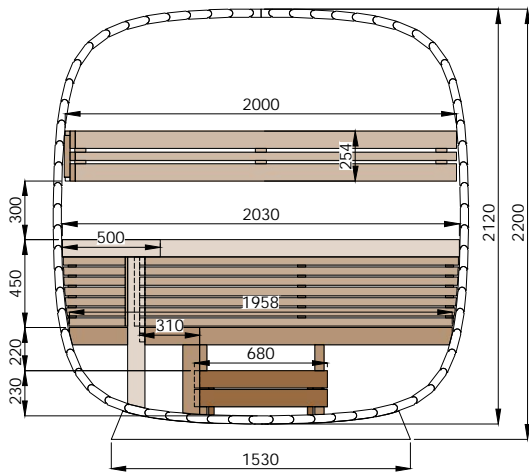

# Round Cube MINI 2.0

Scale 1:40

Bottom view

Front view

Back view