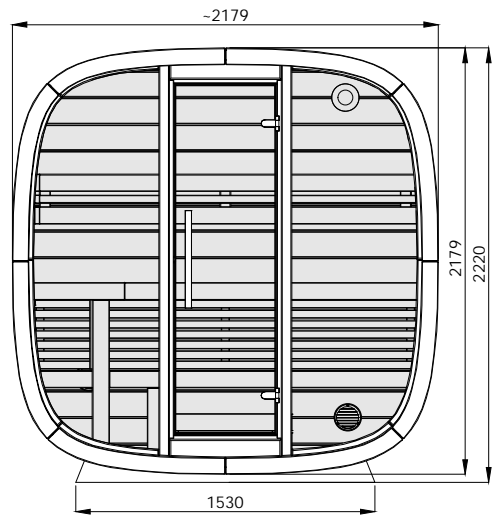

# Round Cube MINI 2.0

Scale 1:40

Bottom view

Front view

Back view