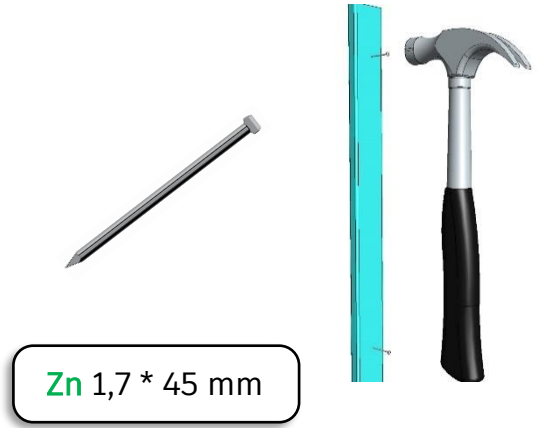

 Made in Finland

Utu sauna cabin (SHU1212) - Installation instructions

Table of contents SOP1212PF-sauna cabin			
Description	w*d*h / INFO	Quantity	Check
Wall-elements	(w*d*h)		
A	1200*72*2034	1 pc	
B	1170*72*2034	1 pc	
C	1200*72*2034	1 pc	
D	421*72*2034	1 pc	
Roof element	(w*d*h)		
R	1120*1160*64	1 pc	
Mouldings	(w*d*h)		
(outside) back corners, L-shape	21*42*2034 HT aspen	2 pcs	
door/wall joint (inside and outside)	45*15*1953 HT aspen	2 pcs	
(outside) front corners	88*28*2034 HT aspen	2 pcs	
Interior	(w*d*h)		
Bench support(s)	485*28*90 HT aspen	2 pcs	
Upper bench	1046*500*90 HT aspen	1 pc	
Bench skirt	1046*30*325 HT aspen	1 pc	
Lower bench (stool)	600*450*450 HT aspen	1 pc	
Back rest	1046*36*265 HT aspen	1 pc	
Heater guard	523*347*705 HT aspen	1 pc	
Lighting			
RGBW-LED tubes	width 1000	2 pcs	
Mounting clamps	metal clips	4 pcs	
Luci Orilega Power Supply 75W (24V)	LPSOL-075-24-ND-I	1 pc	
All in one controller WTJ5	WTJ5	1 pc	
Remote controller	RTJ4	1 pc	
Heater (not included)			
Recommended heater Delta 3,6 kW	D36	not included	
Stones AC3000	5 - 10 cm	not included	
Glass door with wooden frames			
Door with alder frames and bronze glass	690*1953*72 (glass 620*1913)	1 pc	
Door handle	SAZ110	1 pc	
Counter part for magnet	ZVEL-259C	1 pc	
Front wall support 1212/1616	ZVEL-851	1 pc	
Ventilation			
AIR Vent, alder	SZ093LE	1 pc	
Air duct, chromium	ZVEL-10	1 pc	
Accessories			
Installation instructions	Y05-1274	1 pc	
Screws, nails and tools			
5*80 mm	(SS) Stainless steel	5 pcs	
5*80 mm	Zn	28 pcs	
4,5*45 mm	(SS) Stainless steel	25 pcs	
3*25 mm	(SS) Stainless steel	7 pcs	
1,7*45 mm	dyckert-nail, Zn	20 pcs	
17*10 mm	Frame plug, rubber, beige	8 pcs	

RGBW-LED 24V

Ss 4,5 * 45 mm

Zn 5 * 80 mm

ZVEL-259C

ZVEL-10

Ss 3 * 25 mm

SZ093L

Zn 5 * 80 mm

ZVEL-851

90 * 28 * 2034 mm

90 * 28 * 2034 mm

 45 * 15 * 1953

 21 * 42 * 2034 

 45 * 15 * 1953

Notice.
Check right cables from the manual of the heater!

Notice!**Heater is not included.**