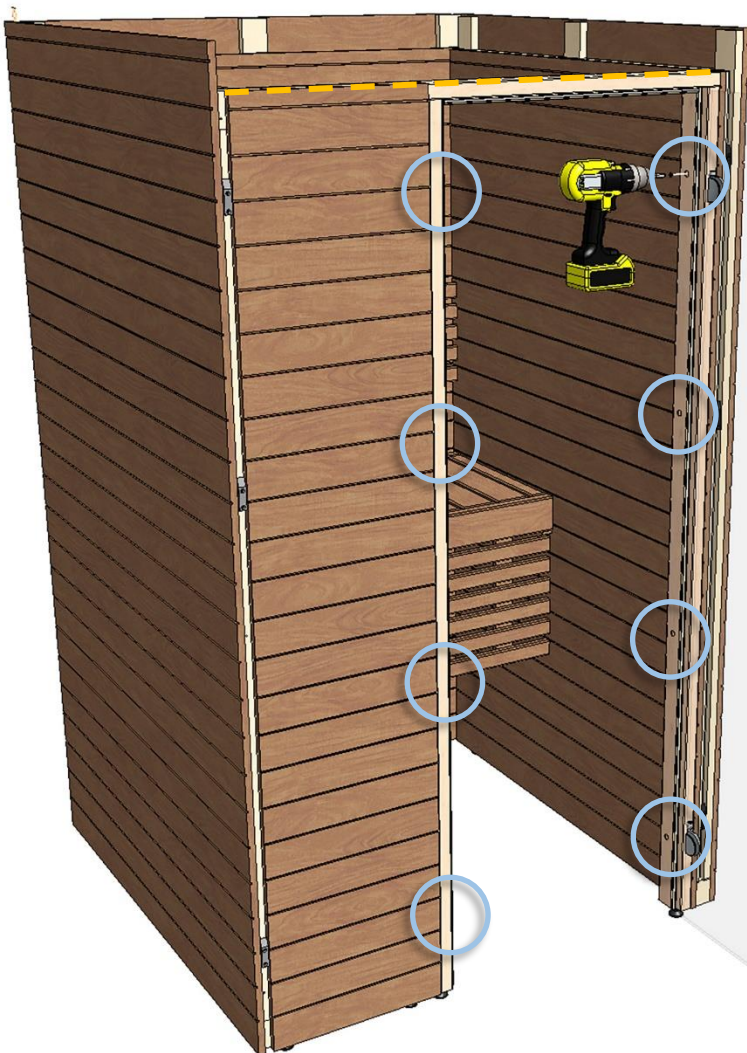

 Made in Finland

Utu sauna cabin (SHU1212) - Installation instructions

Table of contents SOP1212PF-sauna cabin			
Description	w*d*h / INFO	Quantity	Check
Wall-elements	(w*d*h)		
A	1200*72*2034	1 pc	
B	1170*72*2034	1 pc	
C	1200*72*2034	1 pc	
D	421*72*2034	1 pc	
Roof element	(w*d*h)		
R	1120*1160*64	1 pc	
Mouldings	(w*d*h)		
(outside) back corners, L-shape	21*42*2034 HT aspen	2 pcs	
door/wall joint (inside and outside)	45*15*1953 HT aspen	2 pcs	
(outside) front corners	88*28*2034 HT aspen	2 pcs	
Interior	(w*d*h)		
Bench support(s)	485*28*90 HT aspen	2 pcs	
Upper bench	1046*500*90 HT aspen	1 pc	
Bench skirt	1046*30*325 HT aspen	1 pc	
Lower bench (stool)	600*450*450 HT aspen	1 pc	
Back rest	1046*36*265 HT aspen	1 pc	
Heater guard	523*347*705 HT aspen	1 pc	
Lighting			
RGBW-LED tubes	width 1000	2 pcs	
Mounting clamps	metal clips	4 pcs	
Luci Orilega Power Supply 75W (24V)	LPSOL-075-24-ND-I	1 pc	
All in one controller WTJ5	WTJ5	1 pc	
Remote controller	RTJ4	1 pc	
Heater (not included)			
Recommended heater Delta 3,6 kW	D36	not included	
Stones AC3000	5 - 10 cm	not included	
Glass door with wooden frames			
Door with alder frames and bronze glass	690*1953*72 (glass 620*1913)	1 pc	
Door handle	SAZ110	1 pc	
Counter part for magnet	ZVEL-259C	1 pc	
Front wall support 1212/1616	ZVEL-851	1 pc	
Ventilation			
AIR Vent, alder	SZ093LE	1 pc	
Air duct, chromium	ZVEL-10	1 pc	
Accessories			
Installation instructions	Y05-1274	1 pc	
Screws, nails and tools			
5*80 mm	(SS) Stainless steel	5 pcs	
5*80 mm	Zn	28 pcs	
4,5*45 mm	(SS) Stainless steel	25 pcs	
3*25 mm	(SS) Stainless steel	7 pcs	
1,7*45 mm	dyckert-nail, Zn	20 pcs	
17*10 mm	Frame plug, rubber, beige	8 pcs	

RGBW-LED 24V

Ss 4,5 * 45 mm

Zn 5 * 80 mm

ZVEL-259C

ZVEL-10

Ss 3 * 25 mm

SZ093L

Zn 5 * 80 mm

ZVEL-851

90 * 28 * 2034 mm

90 * 28 * 2034 mm

 45 * 15 * 1953

 21 * 42 * 2034 

 45 * 15 * 1953

Notice.
Check right cables from the manual of the heater!

Notice!**Heater is not included.**