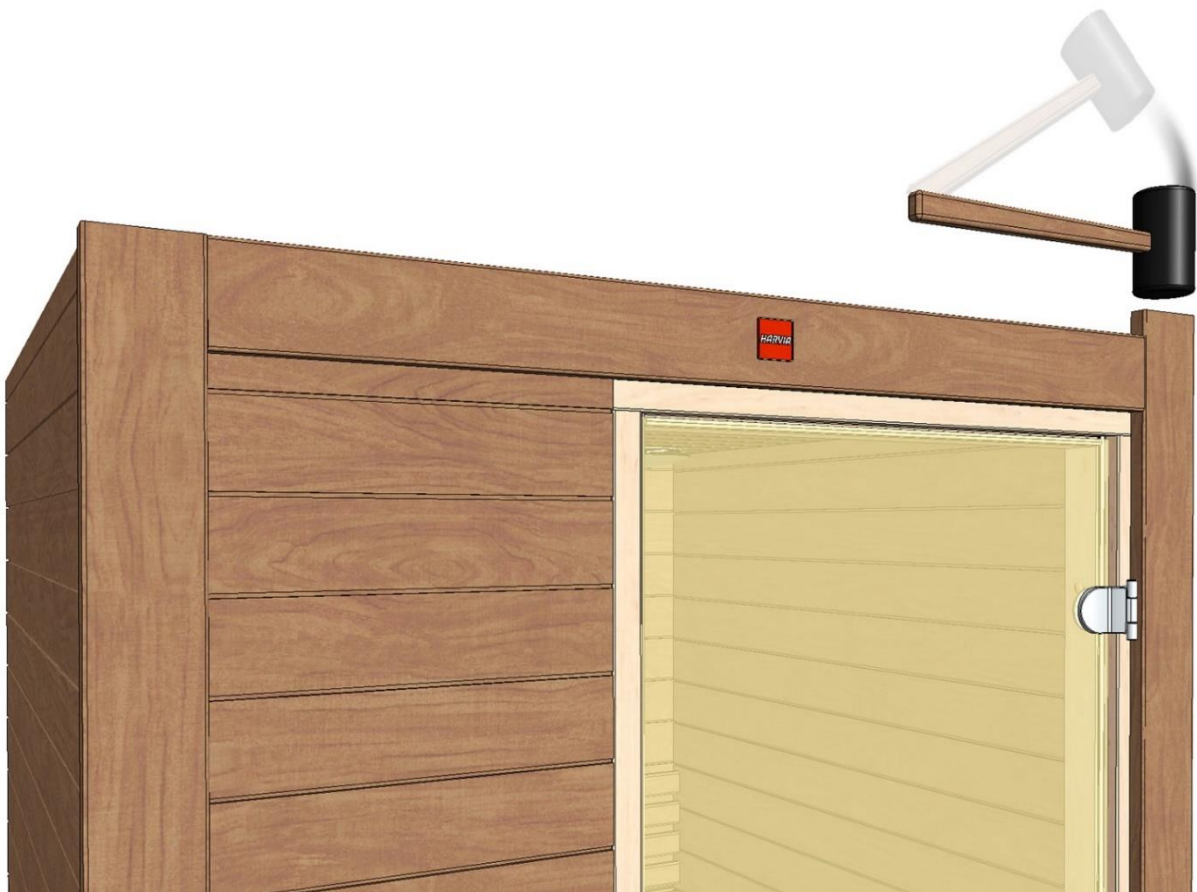

 Made in Finland

Utu sauna cabin (SHU1212) - Installation instructions

Table of contents SOP1212PF-sauna cabin			
Description	w*d*h / INFO	Quantity	Check
Wall-elements	(w*d*h)		
A	1200*72*2034	1 pc	
B	1170*72*2034	1 pc	
C	1200*72*2034	1 pc	
D	421*72*2034	1 pc	
Roof element	(w*d*h)		
R	1120*1160*64	1 pc	
Mouldings	(w*d*h)		
(outside) back corners, L-shape	21*42*2034 HT aspen	2 pcs	
door/wall joint (inside and outside)	45*15*1953 HT aspen	2 pcs	
(outside) front corners	88*28*2034 HT aspen	2 pcs	
Interior	(w*d*h)		
Bench support(s)	485*28*90 HT aspen	2 pcs	
Upper bench	1046*500*90 HT aspen	1 pc	
Bench skirt	1046*30*325 HT aspen	1 pc	
Lower bench (stool)	600*450*450 HT aspen	1 pc	
Back rest	1046*36*265 HT aspen	1 pc	
Heater guard	523*347*705 HT aspen	1 pc	
Lighting			
RGBW-LED tubes	width 1000	2 pcs	
Mounting clamps	metal clips	4 pcs	
Luci Orilega Power Supply 75W (24V)	LPSOL-075-24-ND-I	1 pc	
All in one controller WTJ5	WTJ5	1 pc	
Remote controller	RTJ4	1 pc	
Heater (not included)			
Recommended heater Delta 3,6 kW	D36	not included	
Stones AC3000	5 - 10 cm	not included	
Glass door with wooden frames			
Door with alder frames and bronze glass	690*1953*72 (glass 620*1913)	1 pc	
Door handle	SAZ110	1 pc	
Counter part for magnet	ZVEL-259C	1 pc	
Front wall support 1212/1616	ZVEL-851	1 pc	
Ventilation			
AIR Vent, alder	SZ093LE	1 pc	
Air duct, chromium	ZVEL-10	1 pc	
Accessories			
Installation instructions	Y05-1274	1 pc	
Screws, nails and tools			
5*80 mm	(SS) Stainless steel	5 pcs	
5*80 mm	Zn	28 pcs	
4,5*45 mm	(SS) Stainless steel	25 pcs	
3*25 mm	(SS) Stainless steel	7 pcs	
1,7*45 mm	dyckert-nail, Zn	20 pcs	
17*10 mm	Frame plug, rubber, beige	8 pcs	

ZVEL-851

90 * 28 * 2034 mm

90 * 28 * 2034 mm

 45 * 15 * 1953

 21 * 42 * 2034 

 45 * 15 * 1953

Notice.
Check right cables from the manual of the heater!

Notice!**Heater is not included.**