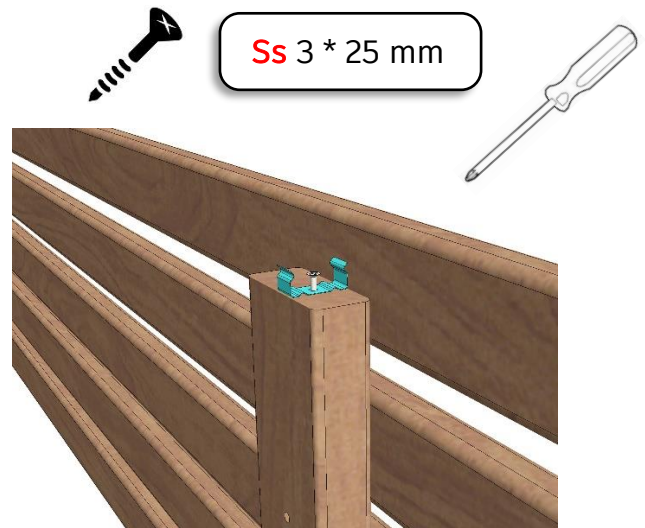

 Made in Finland

Utu sauna cabin (SHU1212) - Installation instructions

Table of contents SOP1212PF-sauna cabin			
Description	w*d*h / INFO	Quantity	Check
Wall-elements	(w*d*h)		
A	1200*72*2034	1 pc	
B	1170*72*2034	1 pc	
C	1200*72*2034	1 pc	
D	421*72*2034	1 pc	
Roof element	(w*d*h)		
R	1120*1160*64	1 pc	
Mouldings	(w*d*h)		
(outside) back corners, L-shape	21*42*2034 HT aspen	2 pcs	
door/wall joint (inside and outside)	45*15*1953 HT aspen	2 pcs	
(outside) front corners	88*28*2034 HT aspen	2 pcs	
Interior	(w*d*h)		
Bench support(s)	485*28*90 HT aspen	2 pcs	
Upper bench	1046*500*90 HT aspen	1 pc	
Bench skirt	1046*30*325 HT aspen	1 pc	
Lower bench (stool)	600*450*450 HT aspen	1 pc	
Back rest	1046*36*265 HT aspen	1 pc	
Heater guard	523*347*705 HT aspen	1 pc	
Lighting			
RGBW-LED tubes	width 1000	2 pcs	
Mounting clamps	metal clips	4 pcs	
Luci Orilega Power Supply 75W (24V)	LPSOL-075-24-ND-I	1 pc	
All in one controller WTJ5	WTJ5	1 pc	
Remote controller	RTJ4	1 pc	
Heater (not included)			
Recommended heater Delta 3,6 kW	D36	not included	
Stones AC3000	5 - 10 cm	not included	
Glass door with wooden frames			
Door with alder frames and bronze glass	690*1953*72 (glass 620*1913)	1 pc	
Door handle	SAZ110	1 pc	
Counter part for magnet	ZVEL-259C	1 pc	
Front wall support 1212/1616	ZVEL-851	1 pc	
Ventilation			
AIR Vent, alder	SZ093LE	1 pc	
Air duct, chromium	ZVEL-10	1 pc	
Accessories			
Installation instructions	Y05-1274	1 pc	
Screws, nails and tools			
5*80 mm	(SS) Stainless steel	5 pcs	
5*80 mm	Zn	28 pcs	
4,5*45 mm	(SS) Stainless steel	25 pcs	
3*25 mm	(SS) Stainless steel	7 pcs	
1,7*45 mm	dyckert-nail, Zn	20 pcs	
17*10 mm	Frame plug, rubber, beige	8 pcs	

Tools required

Screws

SS = Stainless steel

SS x * x mm

Zn = Zink

Zn x * x mm

Zn 5 * 80 mm

Ss 5 * 80 mm