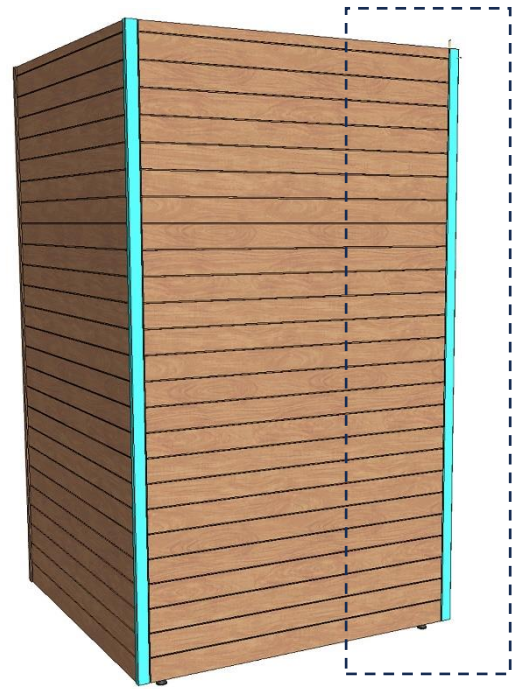

 Made in Finland

Utu sauna cabin (SHU1212) - Installation instructions

Table of contents SOP1212PF-sauna cabin			
Description	w*d*h / INFO	Quantity	Check
Wall-elements	(w*d*h)		
A	1200*72*2034	1 pc	
B	1170*72*2034	1 pc	
C	1200*72*2034	1 pc	
D	421*72*2034	1 pc	
Roof element	(w*d*h)		
R	1120*1160*64	1 pc	
Mouldings	(w*d*h)		
(outside) back corners, L-shape	21*42*2034 HT aspen	2 pcs	
door/wall joint (inside and outside)	45*15*1953 HT aspen	2 pcs	
(outside) front corners	88*28*2034 HT aspen	2 pcs	
Interior	(w*d*h)		
Bench support(s)	485*28*90 HT aspen	2 pcs	
Upper bench	1046*500*90 HT aspen	1 pc	
Bench skirt	1046*30*325 HT aspen	1 pc	
Lower bench (stool)	600*450*450 HT aspen	1 pc	
Back rest	1046*36*265 HT aspen	1 pc	
Heater guard	523*347*705 HT aspen	1 pc	
Lighting			
RGBW-LED tubes	width 1000	2 pcs	
Mounting clamps	metal clips	4 pcs	
Luci Orilega Power Supply 75W (24V)	LPSOL-075-24-ND-I	1 pc	
All in one controller WTJ5	WTJ5	1 pc	
Remote controller	RTJ4	1 pc	
Heater (not included)			
Recommended heater Delta 3,6 kW	D36	not included	
Stones AC3000	5 - 10 cm	not included	
Glass door with wooden frames			
Door with alder frames and bronze glass	690*1953*72 (glass 620*1913)	1 pc	
Door handle	SAZ110	1 pc	
Counter part for magnet	ZVEL-259C	1 pc	
Front wall support 1212/1616	ZVEL-851	1 pc	
Ventilation			
AIR Vent, alder	SZ093LE	1 pc	
Air duct, chromium	ZVEL-10	1 pc	
Accessories			
Installation instructions	Y05-1274	1 pc	
Screws, nails and tools			
5*80 mm	(SS) Stainless steel	5 pcs	
5*80 mm	Zn	28 pcs	
4,5*45 mm	(SS) Stainless steel	25 pcs	
3*25 mm	(SS) Stainless steel	7 pcs	
1,7*45 mm	dyckert-nail, Zn	20 pcs	
17*10 mm	Frame plug, rubber, beige	8 pcs	

ZVEL-851

90 * 28 * 2034 mm

90 * 28 * 2034 mm

 45 * 15 * 1953

 21 * 42 * 2034 

 45 * 15 * 1953

Notice.
Check right cables from the manual of the heater!

Notice!**Heater is not included.**