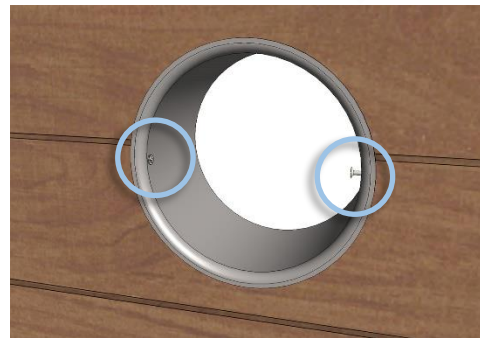

 Made in Finland

Utu sauna cabin (SHU1212) - Installation instructions

Table of contents SOP1212PF-sauna cabin			
Description	w*d*h / INFO	Quantity	Check
Wall-elements	(w*d*h)		
A	1200*72*2034	1 pc	
B	1170*72*2034	1 pc	
C	1200*72*2034	1 pc	
D	421*72*2034	1 pc	
Roof element	(w*d*h)		
R	1120*1160*64	1 pc	
Mouldings	(w*d*h)		
(outside) back corners, L-shape	21*42*2034 HT aspen	2 pcs	
door/wall joint (inside and outside)	45*15*1953 HT aspen	2 pcs	
(outside) front corners	88*28*2034 HT aspen	2 pcs	
Interior	(w*d*h)		
Bench support(s)	485*28*90 HT aspen	2 pcs	
Upper bench	1046*500*90 HT aspen	1 pc	
Bench skirt	1046*30*325 HT aspen	1 pc	
Lower bench (stool)	600*450*450 HT aspen	1 pc	
Back rest	1046*36*265 HT aspen	1 pc	
Heater guard	523*347*705 HT aspen	1 pc	
Lighting			
RGBW-LED tubes	width 1000	2 pcs	
Mounting clamps	metal clips	4 pcs	
Luci Orilega Power Supply 75W (24V)	LPSOL-075-24-ND-I	1 pc	
All in one controller WTJ5	WTJ5	1 pc	
Remote controller	RTJ4	1 pc	
Heater (not included)			
Recommended heater Delta 3,6 kW	D36	not included	
Stones AC3000	5 - 10 cm	not included	
Glass door with wooden frames			
Door with alder frames and bronze glass	690*1953*72 (glass 620*1913)	1 pc	
Door handle	SAZ110	1 pc	
Counter part for magnet	ZVEL-259C	1 pc	
Front wall support 1212/1616	ZVEL-851	1 pc	
Ventilation			
AIR Vent, alder	SZ093LE	1 pc	
Air duct, chromium	ZVEL-10	1 pc	
Accessories			
Installation instructions	Y05-1274	1 pc	
Screws, nails and tools			
5*80 mm	(SS) Stainless steel	5 pcs	
5*80 mm	Zn	28 pcs	
4,5*45 mm	(SS) Stainless steel	25 pcs	
3*25 mm	(SS) Stainless steel	7 pcs	
1,7*45 mm	dyckert-nail, Zn	20 pcs	
17*10 mm	Frame plug, rubber, beige	8 pcs	

RGBW-LED 24V

Ss 4,5 * 45 mm

Zn 5 * 80 mm

ZVEL-259C

ZVEL-10

Ss 3 * 25 mm

SZ093L

Zn 5 * 80 mm