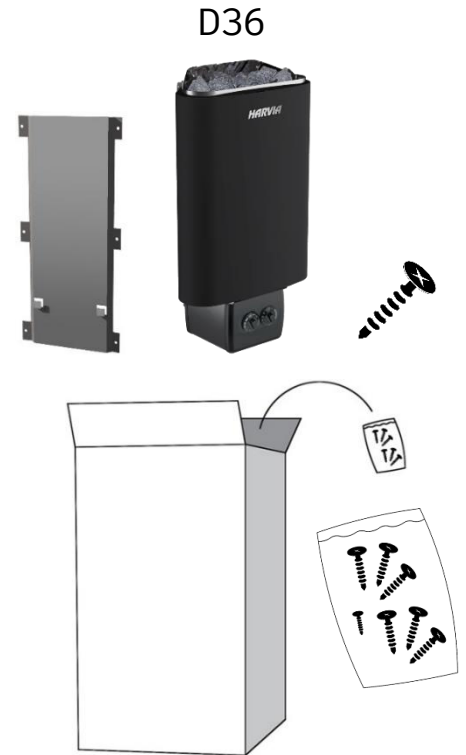

Notice!

Heater is not included.

Recommended heater for this sauna is Delta D36 (3,6 kW).