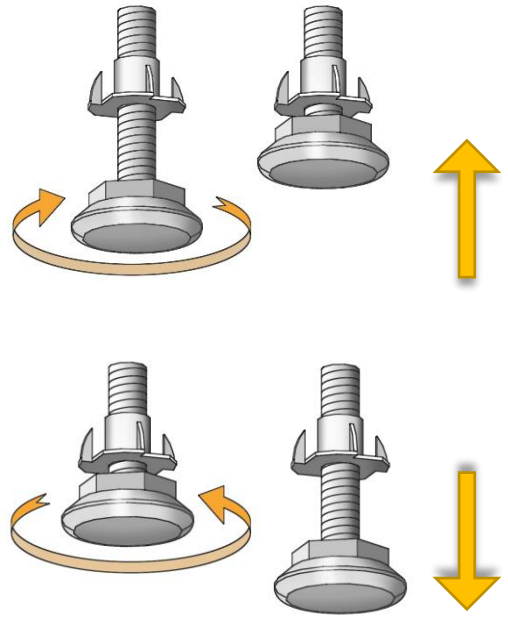

 Made in Finland

Utu sauna cabin (SHU1212) - Installation instructions

Table of contents SOP1212PF-sauna cabin			
Description	w*d*h / INFO	Quantity	Check
Wall-elements	(w*d*h)		
A	1200*72*2034	1 pc	
B	1170*72*2034	1 pc	
C	1200*72*2034	1 pc	
D	421*72*2034	1 pc	
Roof element	(w*d*h)		
R	1120*1160*64	1 pc	
Mouldings	(w*d*h)		
(outside) back corners, L-shape	21*42*2034 HT aspen	2 pcs	
door/wall joint (inside and outside)	45*15*1953 HT aspen	2 pcs	
(outside) front corners	88*28*2034 HT aspen	2 pcs	
Interior	(w*d*h)		
Bench support(s)	485*28*90 HT aspen	2 pcs	
Upper bench	1046*500*90 HT aspen	1 pc	
Bench skirt	1046*30*325 HT aspen	1 pc	
Lower bench (stool)	600*450*450 HT aspen	1 pc	
Back rest	1046*36*265 HT aspen	1 pc	
Heater guard	523*347*705 HT aspen	1 pc	
Lighting			
RGBW-LED tubes	width 1000	2 pcs	
Mounting clamps	metal clips	4 pcs	
Luci Orilega Power Supply 75W (24V)	LPSOL-075-24-ND-I	1 pc	
All in one controller WTJ5	WTJ5	1 pc	
Remote controller	RTJ4	1 pc	
Heater (not included)			
Recommended heater Delta 3,6 kW	D36	not included	
Stones AC3000	5 - 10 cm	not included	
Glass door with wooden frames			
Door with alder frames and bronze glass	690*1953*72 (glass 620*1913)	1 pc	
Door handle	SAZ110	1 pc	
Counter part for magnet	ZVEL-259C	1 pc	
Front wall support 1212/1616	ZVEL-851	1 pc	
Ventilation			
AIR Vent, alder	SZ093LE	1 pc	
Air duct, chromium	ZVEL-10	1 pc	
Accessories			
Installation instructions	Y05-1274	1 pc	
Screws, nails and tools			
5*80 mm	(SS) Stainless steel	5 pcs	
5*80 mm	Zn	28 pcs	
4,5*45 mm	(SS) Stainless steel	25 pcs	
3*25 mm	(SS) Stainless steel	7 pcs	
1,7*45 mm	dyckert-nail, Zn	20 pcs	
17*10 mm	Frame plug, rubber, beige	8 pcs	

RGBW-LED 24V

Ss 4,5 * 45 mm

Zn 5 * 80 mm

ZVEL-259C

ZVEL-10

Ss 3 * 25 mm

SZ093L

Zn 5 * 80 mm

ZVEL-851

90 * 28 * 2034 mm

90 * 28 * 2034 mm

 45 * 15 * 1953

 21 * 42 * 2034 

 45 * 15 * 1953

Notice.
Check right cables from the manual of the heater!

Notice!**Heater is not included.**