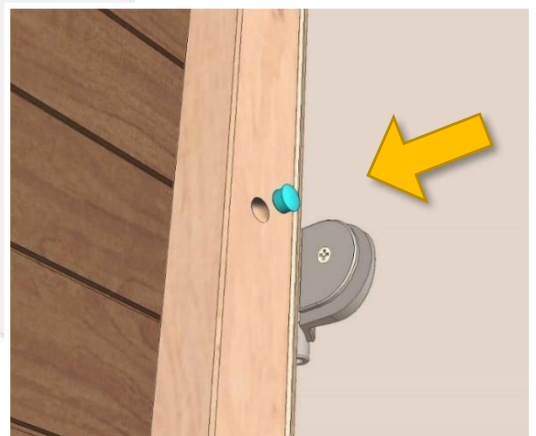

 Made in Finland

Utu sauna cabin (SHU1212) - Installation instructions

Table of contents SOP1212PF-sauna cabin			
Description	w*d*h / INFO	Quantity	Check
Wall-elements	(w*d*h)		
A	1200*72*2034	1 pc	
B	1170*72*2034	1 pc	
C	1200*72*2034	1 pc	
D	421*72*2034	1 pc	
Roof element	(w*d*h)		
R	1120*1160*64	1 pc	
Mouldings	(w*d*h)		
(outside) back corners, L-shape	21*42*2034 HT aspen	2 pcs	
door/wall joint (inside and outside)	45*15*1953 HT aspen	2 pcs	
(outside) front corners	88*28*2034 HT aspen	2 pcs	
Interior	(w*d*h)		
Bench support(s)	485*28*90 HT aspen	2 pcs	
Upper bench	1046*500*90 HT aspen	1 pc	
Bench skirt	1046*30*325 HT aspen	1 pc	
Lower bench (stool)	600*450*450 HT aspen	1 pc	
Back rest	1046*36*265 HT aspen	1 pc	
Heater guard	523*347*705 HT aspen	1 pc	
Lighting			
RGBW-LED tubes	width 1000	2 pcs	
Mounting clamps	metal clips	4 pcs	
Luci Orilega Power Supply 75W (24V)	LPSOL-075-24-ND-I	1 pc	
All in one controller WTJ5	WTJ5	1 pc	
Remote controller	RTJ4	1 pc	
Heater (not included)			
Recommended heater Delta 3,6 kW	D36	not included	
Stones AC3000	5 - 10 cm	not included	
Glass door with wooden frames			
Door with alder frames and bronze glass	690*1953*72 (glass 620*1913)	1 pc	
Door handle	SAZ110	1 pc	
Counter part for magnet	ZVEL-259C	1 pc	
Front wall support 1212/1616	ZVEL-851	1 pc	
Ventilation			
AIR Vent, alder	SZ093LE	1 pc	
Air duct, chromium	ZVEL-10	1 pc	
Accessories			
Installation instructions	Y05-1274	1 pc	
Screws, nails and tools			
5*80 mm	(SS) Stainless steel	5 pcs	
5*80 mm	Zn	28 pcs	
4,5*45 mm	(SS) Stainless steel	25 pcs	
3*25 mm	(SS) Stainless steel	7 pcs	
1,7*45 mm	dyckert-nail, Zn	20 pcs	
17*10 mm	Frame plug, rubber, beige	8 pcs	

RGBW-LED 24V

Ss 4,5 * 45 mm

Zn 5 * 80 mm

ZVEL-259C

ZVEL-10

Ss 3 * 25 mm

SZ093L

Zn 5 * 80 mm