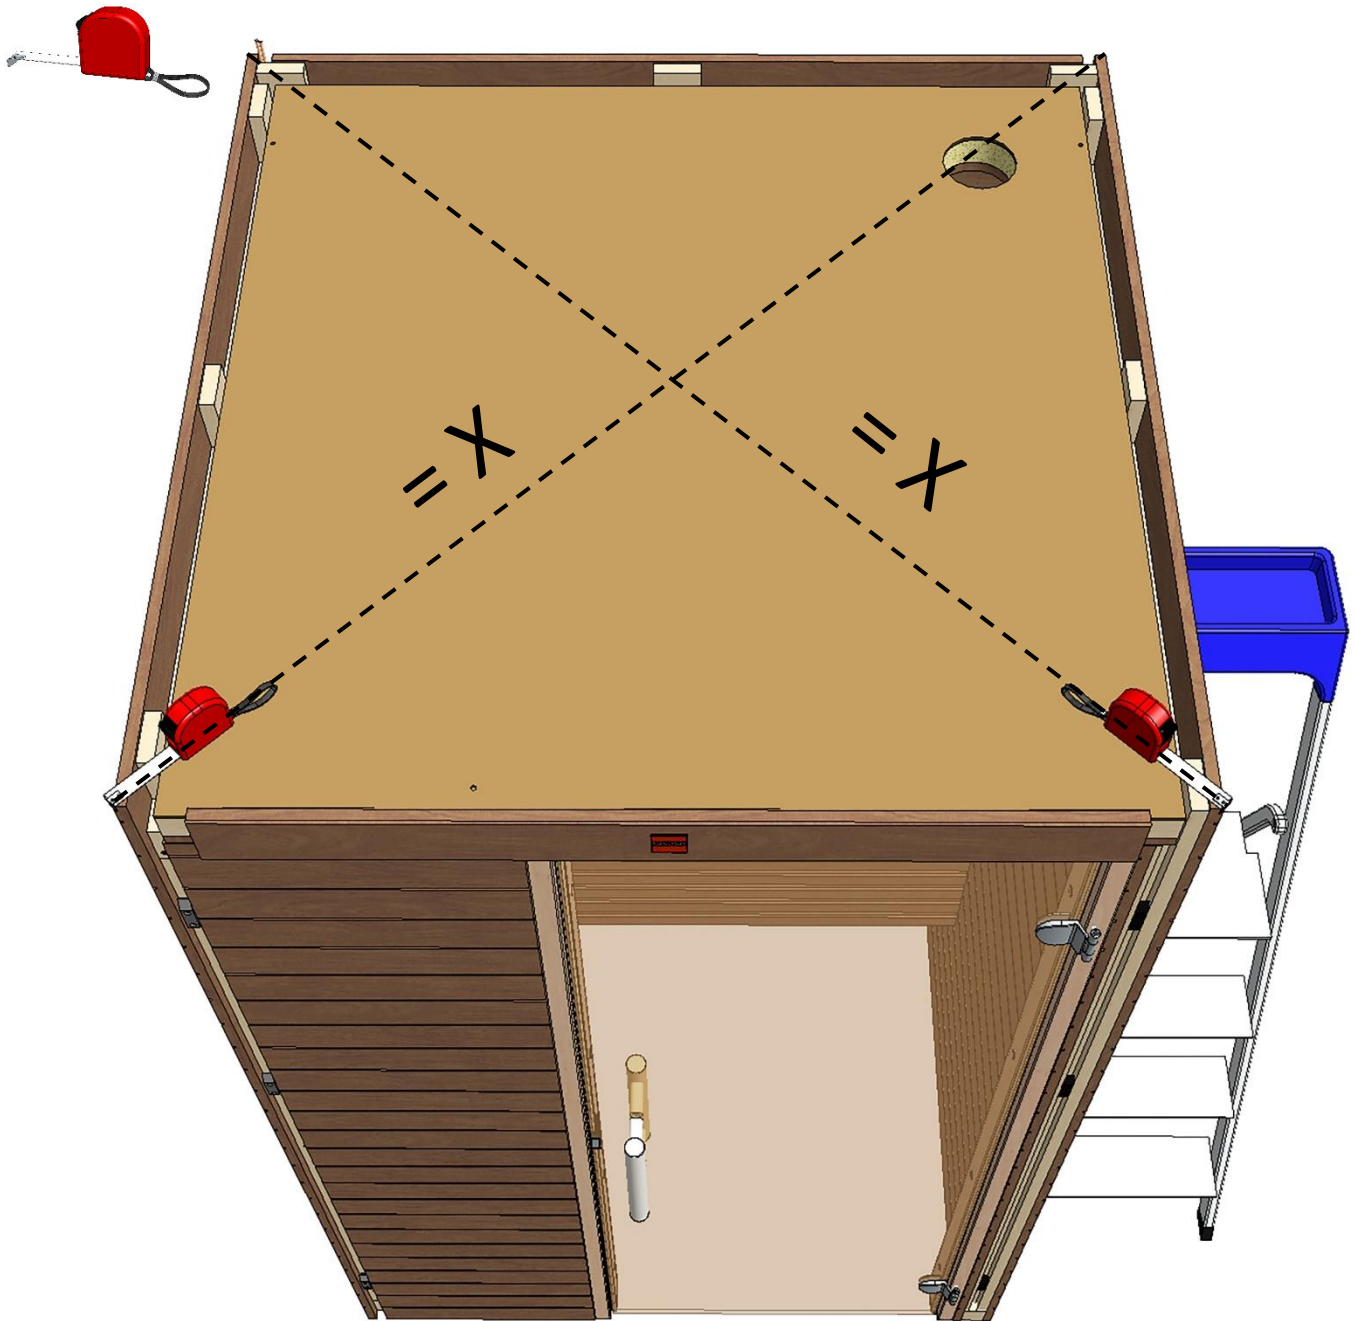

 Made in Finland

Utu sauna cabin (SHU1212) - Installation instructions

Table of contents SOP1212PF-sauna cabin			
Description	w*d*h / INFO	Quantity	Check
Wall-elements	(w*d*h)		
A	1200*72*2034	1 pc	
B	1170*72*2034	1 pc	
C	1200*72*2034	1 pc	
D	421*72*2034	1 pc	
Roof element	(w*d*h)		
R	1120*1160*64	1 pc	
Mouldings	(w*d*h)		
(outside) back corners, L-shape	21*42*2034 HT aspen	2 pcs	
door/wall joint (inside and outside)	45*15*1953 HT aspen	2 pcs	
(outside) front corners	88*28*2034 HT aspen	2 pcs	
Interior	(w*d*h)		
Bench support(s)	485*28*90 HT aspen	2 pcs	
Upper bench	1046*500*90 HT aspen	1 pc	
Bench skirt	1046*30*325 HT aspen	1 pc	
Lower bench (stool)	600*450*450 HT aspen	1 pc	
Back rest	1046*36*265 HT aspen	1 pc	
Heater guard	523*347*705 HT aspen	1 pc	
Lighting			
RGBW-LED tubes	width 1000	2 pcs	
Mounting clamps	metal clips	4 pcs	
Luci Orilega Power Supply 75W (24V)	LPSOL-075-24-ND-I	1 pc	
All in one controller WTJ5	WTJ5	1 pc	
Remote controller	RTJ4	1 pc	
Heater (not included)			
Recommended heater Delta 3,6 kW	D36	not included	
Stones AC3000	5 - 10 cm	not included	
Glass door with wooden frames			
Door with alder frames and bronze glass	690*1953*72 (glass 620*1913)	1 pc	
Door handle	SAZ110	1 pc	
Counter part for magnet	ZVEL-259C	1 pc	
Front wall support 1212/1616	ZVEL-851	1 pc	
Ventilation			
AIR Vent, alder	SZ093LE	1 pc	
Air duct, chromium	ZVEL-10	1 pc	
Accessories			
Installation instructions	Y05-1274	1 pc	
Screws, nails and tools			
5*80 mm	(SS) Stainless steel	5 pcs	
5*80 mm	Zn	28 pcs	
4,5*45 mm	(SS) Stainless steel	25 pcs	
3*25 mm	(SS) Stainless steel	7 pcs	
1,7*45 mm	dyckert-nail, Zn	20 pcs	
17*10 mm	Frame plug, rubber, beige	8 pcs	

RGBW-LED 24V

Ss 4,5 * 45 mm

Zn 5 * 80 mm

ZVEL-259C

ZVEL-10

Ss 3 * 25 mm

SZ093L

Zn 5 * 80 mm

ZVEL-851

90 * 28 * 2034 mm

90 * 28 * 2034 mm

 45 * 15 * 1953

 21 * 42 * 2034 

 45 * 15 * 1953

Notice.
Check right cables from the manual of the heater!

Notice!**Heater is not included.**