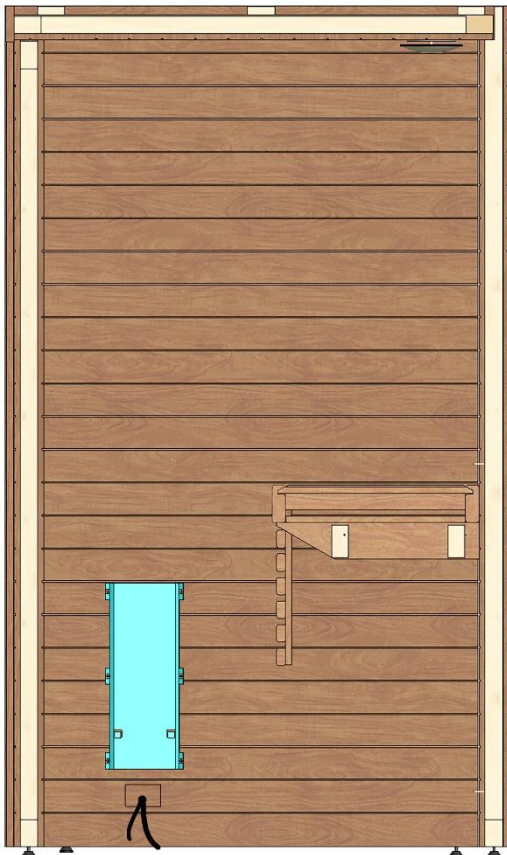

Notice!

Heater is not included.

Recommended heater for this sauna is Delta D36 (3,6 kW).