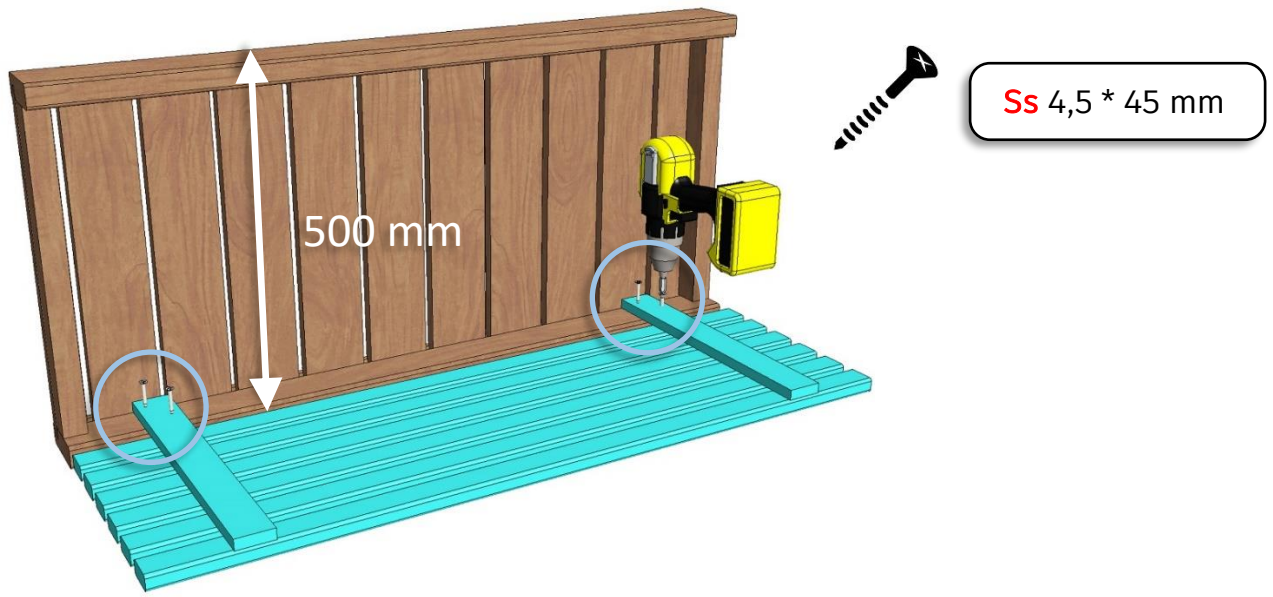

 Made in Finland

Utu sauna cabin (SHU1212) - Installation instructions

Table of contents SOP1212PF-sauna cabin			
Description	w*d*h / INFO	Quantity	Check
Wall-elements	(w*d*h)		
A	1200*72*2034	1 pc	
B	1170*72*2034	1 pc	
C	1200*72*2034	1 pc	
D	421*72*2034	1 pc	
Roof element	(w*d*h)		
R	1120*1160*64	1 pc	
Mouldings	(w*d*h)		
(outside) back corners, L-shape	21*42*2034 HT aspen	2 pcs	
door/wall joint (inside and outside)	45*15*1953 HT aspen	2 pcs	
(outside) front corners	88*28*2034 HT aspen	2 pcs	
Interior	(w*d*h)		
Bench support(s)	485*28*90 HT aspen	2 pcs	
Upper bench	1046*500*90 HT aspen	1 pc	
Bench skirt	1046*30*325 HT aspen	1 pc	
Lower bench (stool)	600*450*450 HT aspen	1 pc	
Back rest	1046*36*265 HT aspen	1 pc	
Heater guard	523*347*705 HT aspen	1 pc	
Lighting			
RGBW-LED tubes	width 1000	2 pcs	
Mounting clamps	metal clips	4 pcs	
Luci Orilega Power Supply 75W (24V)	LPSOL-075-24-ND-I	1 pc	
All in one controller WTJ5	WTJ5	1 pc	
Remote controller	RTJ4	1 pc	
Heater (not included)			
Recommended heater Delta 3,6 kW	D36	not included	
Stones AC3000	5 - 10 cm	not included	
Glass door with wooden frames			
Door with alder frames and bronze glass	690*1953*72 (glass 620*1913)	1 pc	
Door handle	SAZ110	1 pc	
Counter part for magnet	ZVEL-259C	1 pc	
Front wall support 1212/1616	ZVEL-851	1 pc	
Ventilation			
AIR Vent, alder	SZ093LE	1 pc	
Air duct, chromium	ZVEL-10	1 pc	
Accessories			
Installation instructions	Y05-1274	1 pc	
Screws, nails and tools			
5*80 mm	(SS) Stainless steel	5 pcs	
5*80 mm	Zn	28 pcs	
4,5*45 mm	(SS) Stainless steel	25 pcs	
3*25 mm	(SS) Stainless steel	7 pcs	
1,7*45 mm	dyckert-nail, Zn	20 pcs	
17*10 mm	Frame plug, rubber, beige	8 pcs	

Tools required

Screws

SS = Stainless steel

SS x * x mm

Zn = Zink

Zn x * x mm

Zn 5 * 80 mm

Ss 5 * 80 mm

ZVEL-851

90 * 28 * 2034 mm

90 * 28 * 2034 mm

 45 * 15 * 1953

 21 * 42 * 2034 

 45 * 15 * 1953

Notice.
Check right cables from the manual of the heater!

Notice!**Heater is not included.**