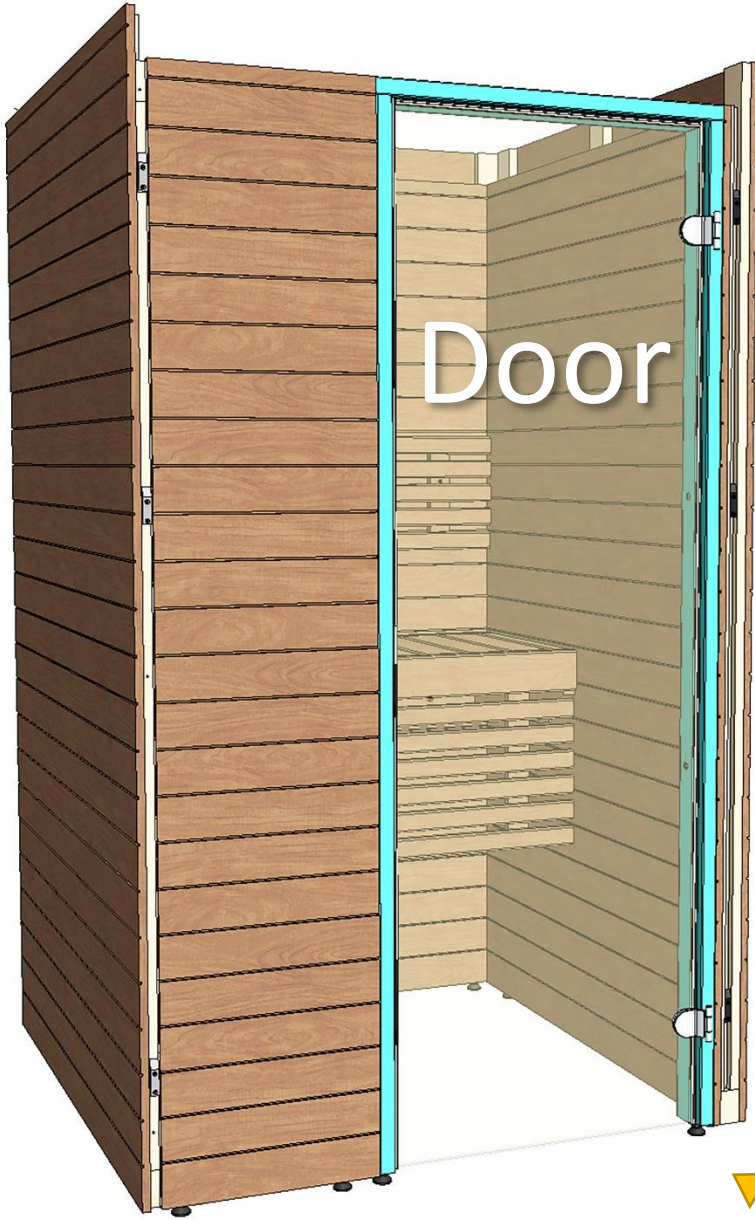

 Made in Finland

Utu sauna cabin (SHU1212) - Installation instructions

Table of contents SOP1212PF-sauna cabin			
Description	w*d*h / INFO	Quantity	Check
Wall-elements	(w*d*h)		
A	1200*72*2034	1 pc	
B	1170*72*2034	1 pc	
C	1200*72*2034	1 pc	
D	421*72*2034	1 pc	
Roof element	(w*d*h)		
R	1120*1160*64	1 pc	
Mouldings	(w*d*h)		
(outside) back corners, L-shape	21*42*2034 HT aspen	2 pcs	
door/wall joint (inside and outside)	45*15*1953 HT aspen	2 pcs	
(outside) front corners	88*28*2034 HT aspen	2 pcs	
Interior	(w*d*h)		
Bench support(s)	485*28*90 HT aspen	2 pcs	
Upper bench	1046*500*90 HT aspen	1 pc	
Bench skirt	1046*30*325 HT aspen	1 pc	
Lower bench (stool)	600*450*450 HT aspen	1 pc	
Back rest	1046*36*265 HT aspen	1 pc	
Heater guard	523*347*705 HT aspen	1 pc	
Lighting			
RGBW-LED tubes	width 1000	2 pcs	
Mounting clamps	metal clips	4 pcs	
Luci Orilega Power Supply 75W (24V)	LPSOL-075-24-ND-I	1 pc	
All in one controller WTJ5	WTJ5	1 pc	
Remote controller	RTJ4	1 pc	
Heater (not included)			
Recommended heater Delta 3,6 kW	D36	not included	
Stones AC3000	5 - 10 cm	not included	
Glass door with wooden frames			
Door with alder frames and bronze glass	690*1953*72 (glass 620*1913)	1 pc	
Door handle	SAZ110	1 pc	
Counter part for magnet	ZVEL-259C	1 pc	
Front wall support 1212/1616	ZVEL-851	1 pc	
Ventilation			
AIR Vent, alder	SZ093LE	1 pc	
Air duct, chromium	ZVEL-10	1 pc	
Accessories			
Installation instructions	Y05-1274	1 pc	
Screws, nails and tools			
5*80 mm	(SS) Stainless steel	5 pcs	
5*80 mm	Zn	28 pcs	
4,5*45 mm	(SS) Stainless steel	25 pcs	
3*25 mm	(SS) Stainless steel	7 pcs	
1,7*45 mm	dyckert-nail, Zn	20 pcs	
17*10 mm	Frame plug, rubber, beige	8 pcs	

RGBW-LED 24V

Ss 4,5 * 45 mm

Zn 5 * 80 mm

ZVEL-259C

ZVEL-10

Ss 3 * 25 mm

SZ093L

Zn 5 * 80 mm

ZVEL-851

90 * 28 * 2034 mm

90 * 28 * 2034 mm

 45 * 15 * 1953

 21 * 42 * 2034 

 45 * 15 * 1953

Notice.
Check right cables from the manual of the heater!

Notice!**Heater is not included.**