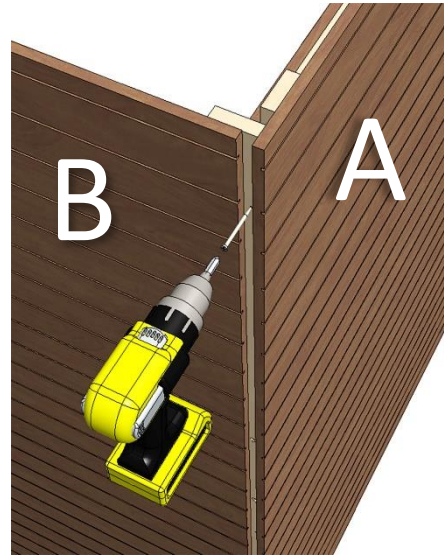

 Made in Finland

Utu sauna cabin (SHU1212) - Installation instructions

Table of contents SOP1212PF-sauna cabin			
Description	w*d*h / INFO	Quantity	Check
Wall-elements	(w*d*h)		
A	1200*72*2034	1 pc	
B	1170*72*2034	1 pc	
C	1200*72*2034	1 pc	
D	421*72*2034	1 pc	
Roof element	(w*d*h)		
R	1120*1160*64	1 pc	
Mouldings	(w*d*h)		
(outside) back corners, L-shape	21*42*2034 HT aspen	2 pcs	
door/wall joint (inside and outside)	45*15*1953 HT aspen	2 pcs	
(outside) front corners	88*28*2034 HT aspen	2 pcs	
Interior	(w*d*h)		
Bench support(s)	485*28*90 HT aspen	2 pcs	
Upper bench	1046*500*90 HT aspen	1 pc	
Bench skirt	1046*30*325 HT aspen	1 pc	
Lower bench (stool)	600*450*450 HT aspen	1 pc	
Back rest	1046*36*265 HT aspen	1 pc	
Heater guard	523*347*705 HT aspen	1 pc	
Lighting			
RGBW-LED tubes	width 1000	2 pcs	
Mounting clamps	metal clips	4 pcs	
Luci Orilega Power Supply 75W (24V)	LPSOL-075-24-ND-I	1 pc	
All in one controller WTJ5	WTJ5	1 pc	
Remote controller	RTJ4	1 pc	
Heater (not included)			
Recommended heater Delta 3,6 kW	D36	not included	
Stones AC3000	5 - 10 cm	not included	
Glass door with wooden frames			
Door with alder frames and bronze glass	690*1953*72 (glass 620*1913)	1 pc	
Door handle	SAZ110	1 pc	
Counter part for magnet	ZVEL-259C	1 pc	
Front wall support 1212/1616	ZVEL-851	1 pc	
Ventilation			
AIR Vent, alder	SZ093LE	1 pc	
Air duct, chromium	ZVEL-10	1 pc	
Accessories			
Installation instructions	Y05-1274	1 pc	
Screws, nails and tools			
5*80 mm	(SS) Stainless steel	5 pcs	
5*80 mm	Zn	28 pcs	
4,5*45 mm	(SS) Stainless steel	25 pcs	
3*25 mm	(SS) Stainless steel	7 pcs	
1,7*45 mm	dyckert-nail, Zn	20 pcs	
17*10 mm	Frame plug, rubber, beige	8 pcs	

Tools required

Screws

SS = Stainless steel

SS x * x mm

Zn = Zink

Zn x * x mm

Zn 5 * 80 mm

Ss 5 * 80 mm