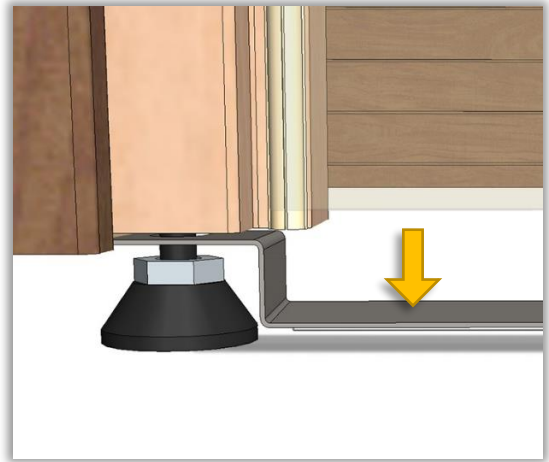

90 * 28 * 2034 mm

90 * 28 * 2034 mm