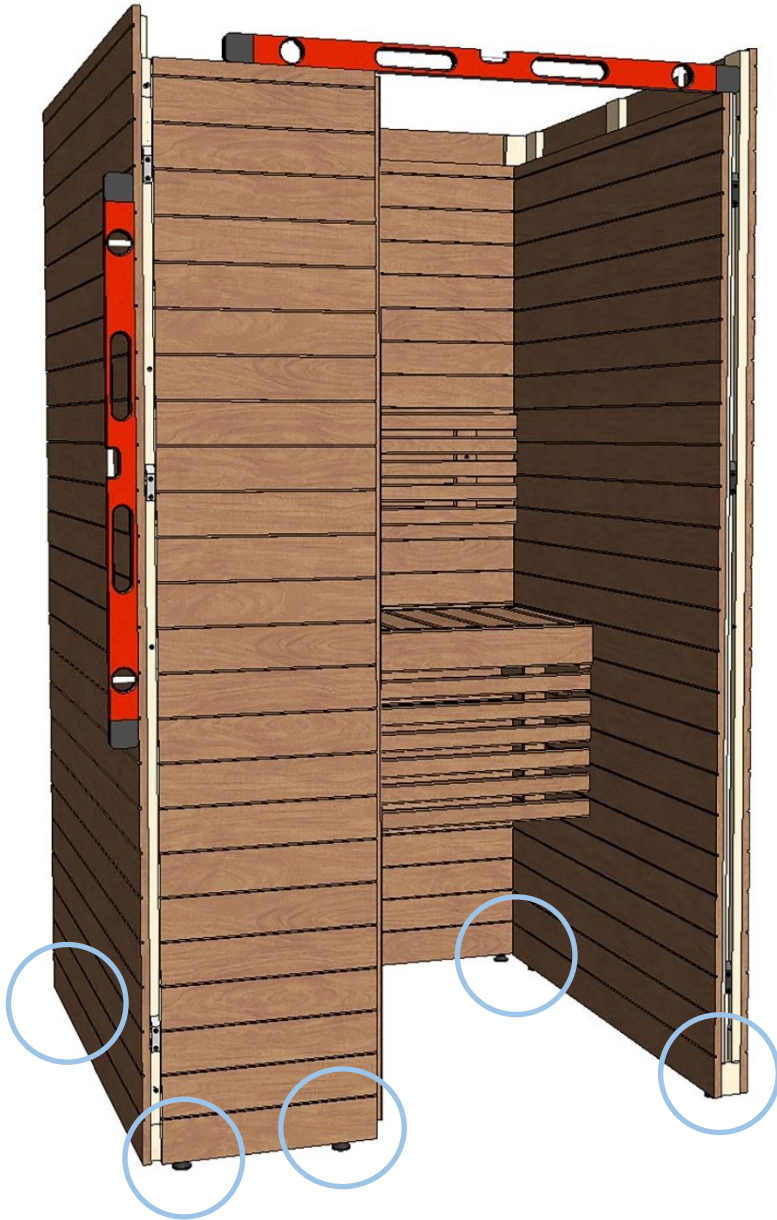

 Made in Finland

Utu sauna cabin (SHU1212) - Installation instructions

Table of contents SOP1212PF-sauna cabin			
Description	w*d*h / INFO	Quantity	Check
Wall-elements	(w*d*h)		
A	1200*72*2034	1 pc	
B	1170*72*2034	1 pc	
C	1200*72*2034	1 pc	
D	421*72*2034	1 pc	
Roof element	(w*d*h)		
R	1120*1160*64	1 pc	
Mouldings	(w*d*h)		
(outside) back corners, L-shape	21*42*2034 HT aspen	2 pcs	
door/wall joint (inside and outside)	45*15*1953 HT aspen	2 pcs	
(outside) front corners	88*28*2034 HT aspen	2 pcs	
Interior	(w*d*h)		
Bench support(s)	485*28*90 HT aspen	2 pcs	
Upper bench	1046*500*90 HT aspen	1 pc	
Bench skirt	1046*30*325 HT aspen	1 pc	
Lower bench (stool)	600*450*450 HT aspen	1 pc	
Back rest	1046*36*265 HT aspen	1 pc	
Heater guard	523*347*705 HT aspen	1 pc	
Lighting			
RGBW-LED tubes	width 1000	2 pcs	
Mounting clamps	metal clips	4 pcs	
Luci Orilega Power Supply 75W (24V)	LPSOL-075-24-ND-I	1 pc	
All in one controller WTJ5	WTJ5	1 pc	
Remote controller	RTJ4	1 pc	
Heater (not included)			
Recommended heater Delta 3,6 kW	D36	not included	
Stones AC3000	5 - 10 cm	not included	
Glass door with wooden frames			
Door with alder frames and bronze glass	690*1953*72 (glass 620*1913)	1 pc	
Door handle	SAZ110	1 pc	
Counter part for magnet	ZVEL-259C	1 pc	
Front wall support 1212/1616	ZVEL-851	1 pc	
Ventilation			
AIR Vent, alder	SZ093LE	1 pc	
Air duct, chromium	ZVEL-10	1 pc	
Accessories			
Installation instructions	Y05-1274	1 pc	
Screws, nails and tools			
5*80 mm	(SS) Stainless steel	5 pcs	
5*80 mm	Zn	28 pcs	
4,5*45 mm	(SS) Stainless steel	25 pcs	
3*25 mm	(SS) Stainless steel	7 pcs	
1,7*45 mm	dyckert-nail, Zn	20 pcs	
17*10 mm	Frame plug, rubber, beige	8 pcs	

RGBW-LED 24V

Ss 4,5 * 45 mm

Zn 5 * 80 mm

ZVEL-259C

ZVEL-10

Ss 3 * 25 mm

SZ093L

Zn 5 * 80 mm

ZVEL-851

90 * 28 * 2034 mm

90 * 28 * 2034 mm

 45 * 15 * 1953

 21 * 42 * 2034 

 45 * 15 * 1953

Notice.
Check right cables from the manual of the heater!

Notice!**Heater is not included.**