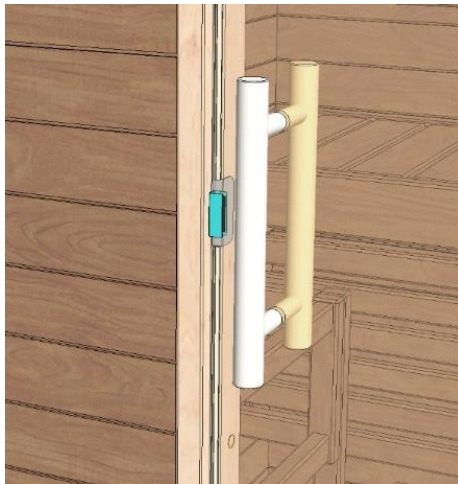

 Made in Finland

Utu sauna cabin (SHU1212) - Installation instructions

Table of contents SOP1212PF-sauna cabin			
Description	w*d*h / INFO	Quantity	Check
Wall-elements	(w*d*h)		
A	1200*72*2034	1 pc	
B	1170*72*2034	1 pc	
C	1200*72*2034	1 pc	
D	421*72*2034	1 pc	
Roof element	(w*d*h)		
R	1120*1160*64	1 pc	
Mouldings	(w*d*h)		
(outside) back corners, L-shape	21*42*2034 HT aspen	2 pcs	
door/wall joint (inside and outside)	45*15*1953 HT aspen	2 pcs	
(outside) front corners	88*28*2034 HT aspen	2 pcs	
Interior	(w*d*h)		
Bench support(s)	485*28*90 HT aspen	2 pcs	
Upper bench	1046*500*90 HT aspen	1 pc	
Bench skirt	1046*30*325 HT aspen	1 pc	
Lower bench (stool)	600*450*450 HT aspen	1 pc	
Back rest	1046*36*265 HT aspen	1 pc	
Heater guard	523*347*705 HT aspen	1 pc	
Lighting			
RGBW-LED tubes	width 1000	2 pcs	
Mounting clamps	metal clips	4 pcs	
Luci Orilega Power Supply 75W (24V)	LPSOL-075-24-ND-I	1 pc	
All in one controller WTJ5	WTJ5	1 pc	
Remote controller	RTJ4	1 pc	
Heater (not included)			
Recommended heater Delta 3,6 kW	D36	not included	
Stones AC3000	5 - 10 cm	not included	
Glass door with wooden frames			
Door with alder frames and bronze glass	690*1953*72 (glass 620*1913)	1 pc	
Door handle	SAZ110	1 pc	
Counter part for magnet	ZVEL-259C	1 pc	
Front wall support 1212/1616	ZVEL-851	1 pc	
Ventilation			
AIR Vent, alder	SZ093LE	1 pc	
Air duct, chromium	ZVEL-10	1 pc	
Accessories			
Installation instructions	Y05-1274	1 pc	
Screws, nails and tools			
5*80 mm	(SS) Stainless steel	5 pcs	
5*80 mm	Zn	28 pcs	
4,5*45 mm	(SS) Stainless steel	25 pcs	
3*25 mm	(SS) Stainless steel	7 pcs	
1,7*45 mm	dyckert-nail, Zn	20 pcs	
17*10 mm	Frame plug, rubber, beige	8 pcs	

RGBW-LED 24V

Ss 4,5 * 45 mm

Zn 5 * 80 mm

ZVEL-259C

ZVEL-10

Ss 3 * 25 mm

SZ093L

Zn 5 * 80 mm

ZVEL-851

90 * 28 * 2034 mm

90 * 28 * 2034 mm

 45 * 15 * 1953

 21 * 42 * 2034 

 45 * 15 * 1953

Notice.
Check right cables from the manual of the heater!

Notice!**Heater is not included.**