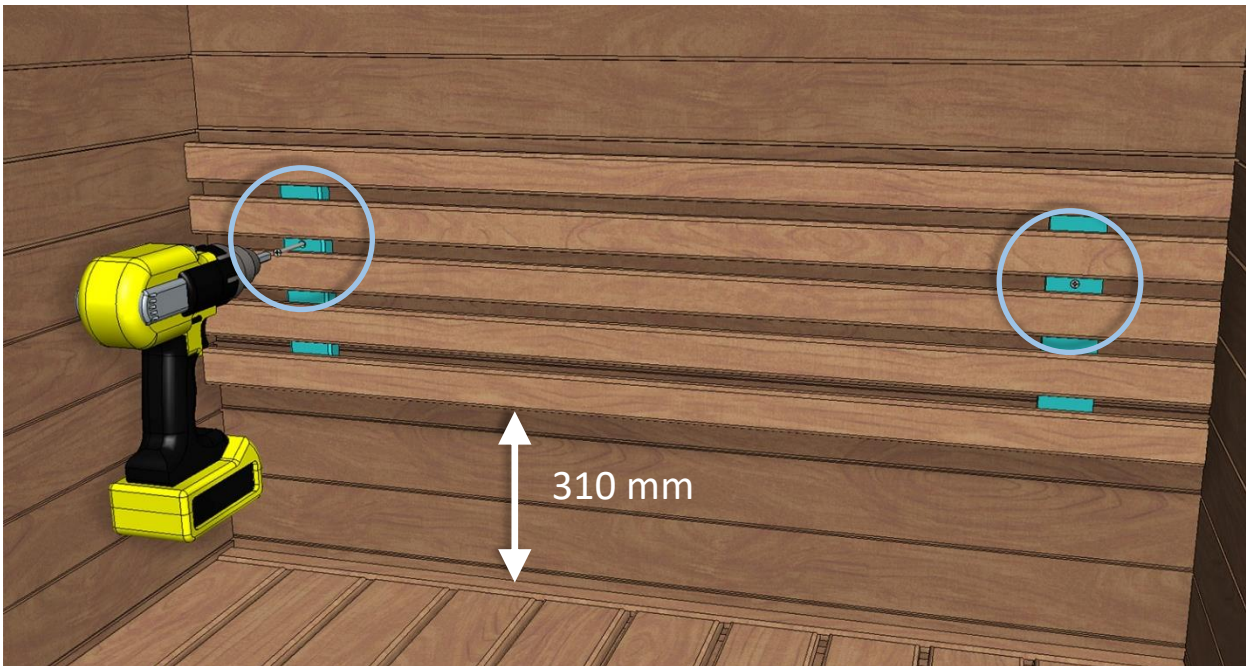

Ss 4,5 * 45 mm