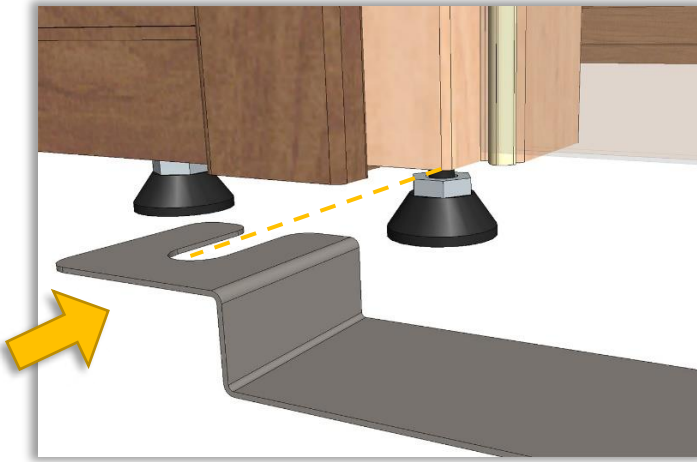

 Made in Finland

Utu sauna cabin (SHU1212) - Installation instructions

Table of contents SOP1212PF-sauna cabin			
Description	w*d*h / INFO	Quantity	Check
Wall-elements	(w*d*h)		
A	1200*72*2034	1 pc	
B	1170*72*2034	1 pc	
C	1200*72*2034	1 pc	
D	421*72*2034	1 pc	
Roof element	(w*d*h)		
R	1120*1160*64	1 pc	
Mouldings	(w*d*h)		
(outside) back corners, L-shape	21*42*2034 HT aspen	2 pcs	
door/wall joint (inside and outside)	45*15*1953 HT aspen	2 pcs	
(outside) front corners	88*28*2034 HT aspen	2 pcs	
Interior	(w*d*h)		
Bench support(s)	485*28*90 HT aspen	2 pcs	
Upper bench	1046*500*90 HT aspen	1 pc	
Bench skirt	1046*30*325 HT aspen	1 pc	
Lower bench (stool)	600*450*450 HT aspen	1 pc	
Back rest	1046*36*265 HT aspen	1 pc	
Heater guard	523*347*705 HT aspen	1 pc	
Lighting			
RGBW-LED tubes	width 1000	2 pcs	
Mounting clamps	metal clips	4 pcs	
Luci Orilega Power Supply 75W (24V)	LPSOL-075-24-ND-I	1 pc	
All in one controller WTJ5	WTJ5	1 pc	
Remote controller	RTJ4	1 pc	
Heater (not included)			
Recommended heater Delta 3,6 kW	D36	not included	
Stones AC3000	5 - 10 cm	not included	
Glass door with wooden frames			
Door with alder frames and bronze glass	690*1953*72 (glass 620*1913)	1 pc	
Door handle	SAZ110	1 pc	
Counter part for magnet	ZVEL-259C	1 pc	
Front wall support 1212/1616	ZVEL-851	1 pc	
Ventilation			
AIR Vent, alder	SZ093LE	1 pc	
Air duct, chromium	ZVEL-10	1 pc	
Accessories			
Installation instructions	Y05-1274	1 pc	
Screws, nails and tools			
5*80 mm	(SS) Stainless steel	5 pcs	
5*80 mm	Zn	28 pcs	
4,5*45 mm	(SS) Stainless steel	25 pcs	
3*25 mm	(SS) Stainless steel	7 pcs	
1,7*45 mm	dyckert-nail, Zn	20 pcs	
17*10 mm	Frame plug, rubber, beige	8 pcs	

ZVEL-851

90 * 28 * 2034 mm

90 * 28 * 2034 mm

 45 * 15 * 1953

 21 * 42 * 2034 

 45 * 15 * 1953

Notice.
Check right cables from the manual of the heater!

Notice!**Heater is not included.**