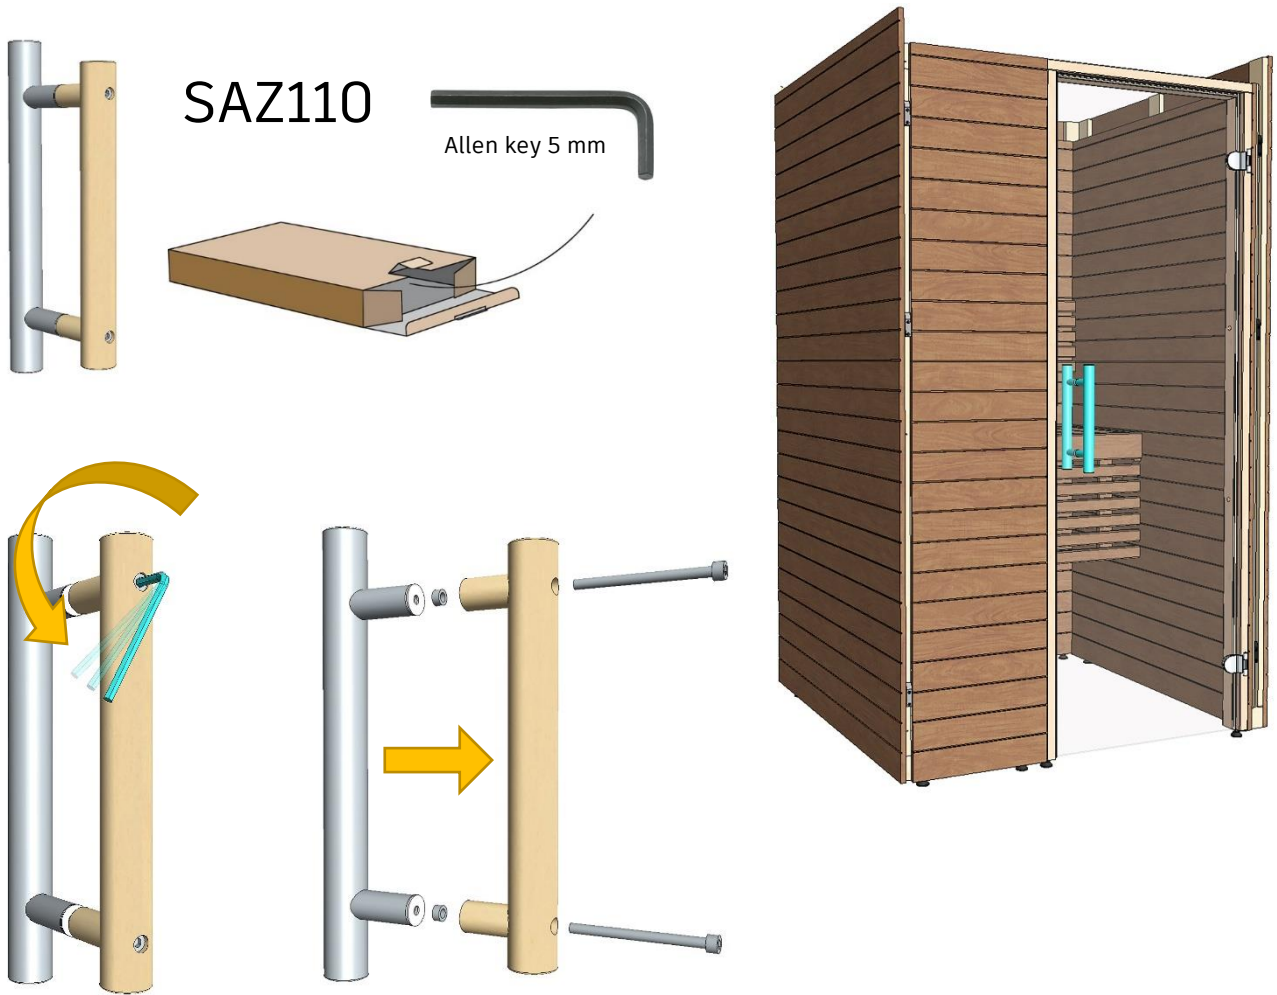

 Made in Finland

Utu sauna cabin (SHU1212) - Installation instructions

Table of contents SOP1212PF-sauna cabin			
Description	w*d*h / INFO	Quantity	Check
Wall-elements	(w*d*h)		
A	1200*72*2034	1 pc	
B	1170*72*2034	1 pc	
C	1200*72*2034	1 pc	
D	421*72*2034	1 pc	
Roof element	(w*d*h)		
R	1120*1160*64	1 pc	
Mouldings	(w*d*h)		
(outside) back corners, L-shape	21*42*2034 HT aspen	2 pcs	
door/wall joint (inside and outside)	45*15*1953 HT aspen	2 pcs	
(outside) front corners	88*28*2034 HT aspen	2 pcs	
Interior	(w*d*h)		
Bench support(s)	485*28*90 HT aspen	2 pcs	
Upper bench	1046*500*90 HT aspen	1 pc	
Bench skirt	1046*30*325 HT aspen	1 pc	
Lower bench (stool)	600*450*450 HT aspen	1 pc	
Back rest	1046*36*265 HT aspen	1 pc	
Heater guard	523*347*705 HT aspen	1 pc	
Lighting			
RGBW-LED tubes	width 1000	2 pcs	
Mounting clamps	metal clips	4 pcs	
Luci Orilega Power Supply 75W (24V)	LPSOL-075-24-ND-I	1 pc	
All in one controller WTJ5	WTJ5	1 pc	
Remote controller	RTJ4	1 pc	
Heater (not included)			
Recommended heater Delta 3,6 kW	D36	not included	
Stones AC3000	5 - 10 cm	not included	
Glass door with wooden frames			
Door with alder frames and bronze glass	690*1953*72 (glass 620*1913)	1 pc	
Door handle	SAZ110	1 pc	
Counter part for magnet	ZVEL-259C	1 pc	
Front wall support 1212/1616	ZVEL-851	1 pc	
Ventilation			
AIR Vent, alder	SZ093LE	1 pc	
Air duct, chromium	ZVEL-10	1 pc	
Accessories			
Installation instructions	Y05-1274	1 pc	
Screws, nails and tools			
5*80 mm	(SS) Stainless steel	5 pcs	
5*80 mm	Zn	28 pcs	
4,5*45 mm	(SS) Stainless steel	25 pcs	
3*25 mm	(SS) Stainless steel	7 pcs	
1,7*45 mm	dyckert-nail, Zn	20 pcs	
17*10 mm	Frame plug, rubber, beige	8 pcs	

RGBW-LED 24V

Ss 4,5 * 45 mm

Zn 5 * 80 mm

ZVEL-259C

ZVEL-10

Ss 3 * 25 mm

SZ093L

Zn 5 * 80 mm

ZVEL-851

90 * 28 * 2034 mm

90 * 28 * 2034 mm

 45 * 15 * 1953

 21 * 42 * 2034 

 45 * 15 * 1953

Notice.
Check right cables from the manual of the heater!

Notice!**Heater is not included.**