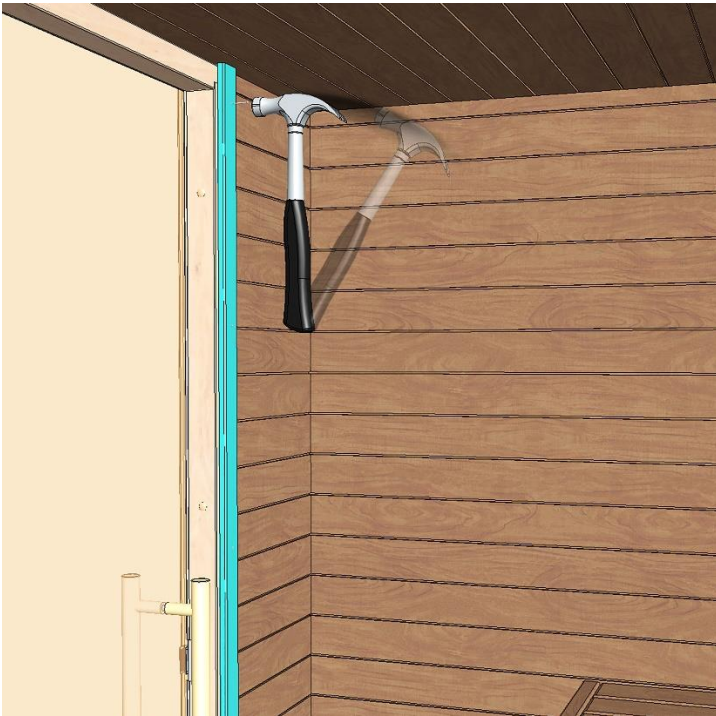

 Made in Finland

Utu sauna cabin (SHU1212) - Installation instructions

Table of contents SOP1212PF-sauna cabin			
Description	w*d*h / INFO	Quantity	Check
Wall-elements	(w*d*h)		
A	1200*72*2034	1 pc	
B	1170*72*2034	1 pc	
C	1200*72*2034	1 pc	
D	421*72*2034	1 pc	
Roof element	(w*d*h)		
R	1120*1160*64	1 pc	
Mouldings	(w*d*h)		
(outside) back corners, L-shape	21*42*2034 HT aspen	2 pcs	
door/wall joint (inside and outside)	45*15*1953 HT aspen	2 pcs	
(outside) front corners	88*28*2034 HT aspen	2 pcs	
Interior	(w*d*h)		
Bench support(s)	485*28*90 HT aspen	2 pcs	
Upper bench	1046*500*90 HT aspen	1 pc	
Bench skirt	1046*30*325 HT aspen	1 pc	
Lower bench (stool)	600*450*450 HT aspen	1 pc	
Back rest	1046*36*265 HT aspen	1 pc	
Heater guard	523*347*705 HT aspen	1 pc	
Lighting			
RGBW-LED tubes	width 1000	2 pcs	
Mounting clamps	metal clips	4 pcs	
Luci Orilega Power Supply 75W (24V)	LPSOL-075-24-ND-I	1 pc	
All in one controller WTJ5	WTJ5	1 pc	
Remote controller	RTJ4	1 pc	
Heater (not included)			
Recommended heater Delta 3,6 kW	D36	not included	
Stones AC3000	5 - 10 cm	not included	
Glass door with wooden frames			
Door with alder frames and bronze glass	690*1953*72 (glass 620*1913)	1 pc	
Door handle	SAZ110	1 pc	
Counter part for magnet	ZVEL-259C	1 pc	
Front wall support 1212/1616	ZVEL-851	1 pc	
Ventilation			
AIR Vent, alder	SZ093LE	1 pc	
Air duct, chromium	ZVEL-10	1 pc	
Accessories			
Installation instructions	Y05-1274	1 pc	
Screws, nails and tools			
5*80 mm	(SS) Stainless steel	5 pcs	
5*80 mm	Zn	28 pcs	
4,5*45 mm	(SS) Stainless steel	25 pcs	
3*25 mm	(SS) Stainless steel	7 pcs	
1,7*45 mm	dyckert-nail, Zn	20 pcs	
17*10 mm	Frame plug, rubber, beige	8 pcs	

ZVEL-851

90 * 28 * 2034 mm

90 * 28 * 2034 mm

 45 * 15 * 1953

 21 * 42 * 2034 

 45 * 15 * 1953

Notice.
Check right cables from the manual of the heater!

Notice!**Heater is not included.**