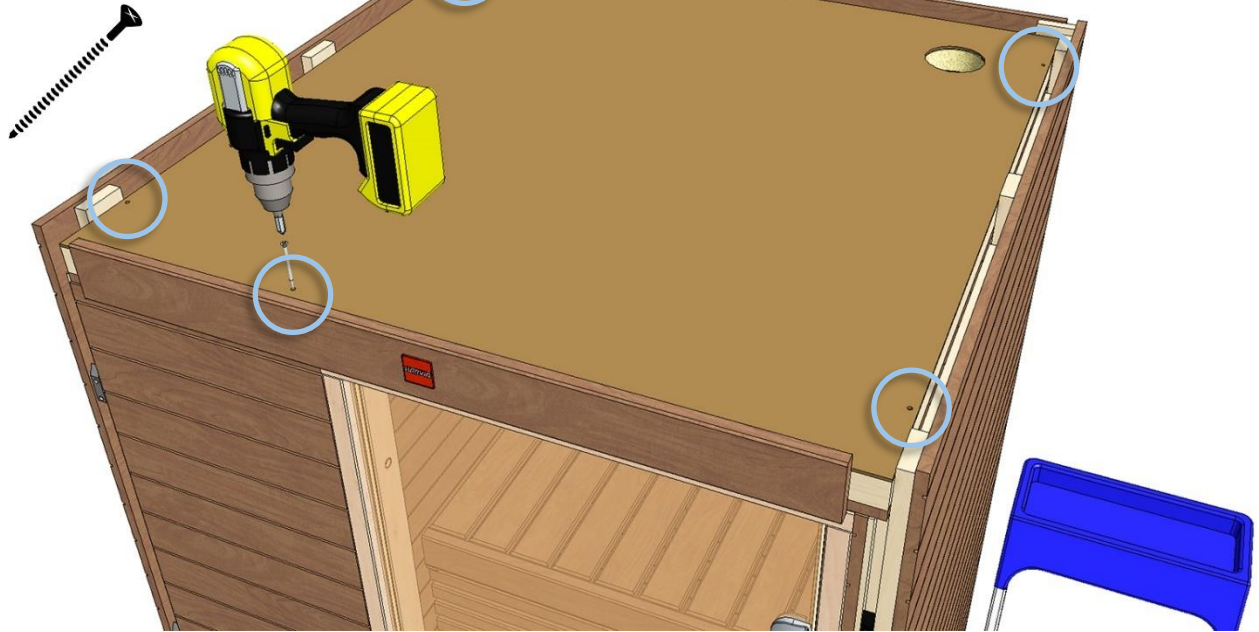

 Made in Finland

Utu sauna cabin (SHU1212) - Installation instructions

Table of contents SOP1212PF-sauna cabin			
Description	w*d*h / INFO	Quantity	Check
Wall-elements	(w*d*h)		
A	1200*72*2034	1 pc	
B	1170*72*2034	1 pc	
C	1200*72*2034	1 pc	
D	421*72*2034	1 pc	
Roof element	(w*d*h)		
R	1120*1160*64	1 pc	
Mouldings	(w*d*h)		
(outside) back corners, L-shape	21*42*2034 HT aspen	2 pcs	
door/wall joint (inside and outside)	45*15*1953 HT aspen	2 pcs	
(outside) front corners	88*28*2034 HT aspen	2 pcs	
Interior	(w*d*h)		
Bench support(s)	485*28*90 HT aspen	2 pcs	
Upper bench	1046*500*90 HT aspen	1 pc	
Bench skirt	1046*30*325 HT aspen	1 pc	
Lower bench (stool)	600*450*450 HT aspen	1 pc	
Back rest	1046*36*265 HT aspen	1 pc	
Heater guard	523*347*705 HT aspen	1 pc	
Lighting			
RGBW-LED tubes	width 1000	2 pcs	
Mounting clamps	metal clips	4 pcs	
Luci Orilega Power Supply 75W (24V)	LPSOL-075-24-ND-I	1 pc	
All in one controller WTJ5	WTJ5	1 pc	
Remote controller	RTJ4	1 pc	
Heater (not included)			
Recommended heater Delta 3,6 kW	D36	not included	
Stones AC3000	5 - 10 cm	not included	
Glass door with wooden frames			
Door with alder frames and bronze glass	690*1953*72 (glass 620*1913)	1 pc	
Door handle	SAZ110	1 pc	
Counter part for magnet	ZVEL-259C	1 pc	
Front wall support 1212/1616	ZVEL-851	1 pc	
Ventilation			
AIR Vent, alder	SZ093LE	1 pc	
Air duct, chromium	ZVEL-10	1 pc	
Accessories			
Installation instructions	Y05-1274	1 pc	
Screws, nails and tools			
5*80 mm	(SS) Stainless steel	5 pcs	
5*80 mm	Zn	28 pcs	
4,5*45 mm	(SS) Stainless steel	25 pcs	
3*25 mm	(SS) Stainless steel	7 pcs	
1,7*45 mm	dyckert-nail, Zn	20 pcs	
17*10 mm	Frame plug, rubber, beige	8 pcs	

ZVEL-851

90 * 28 * 2034 mm

90 * 28 * 2034 mm

 45 * 15 * 1953

 21 * 42 * 2034 

 45 * 15 * 1953

Notice.
Check right cables from the manual of the heater!

Notice!**Heater is not included.**