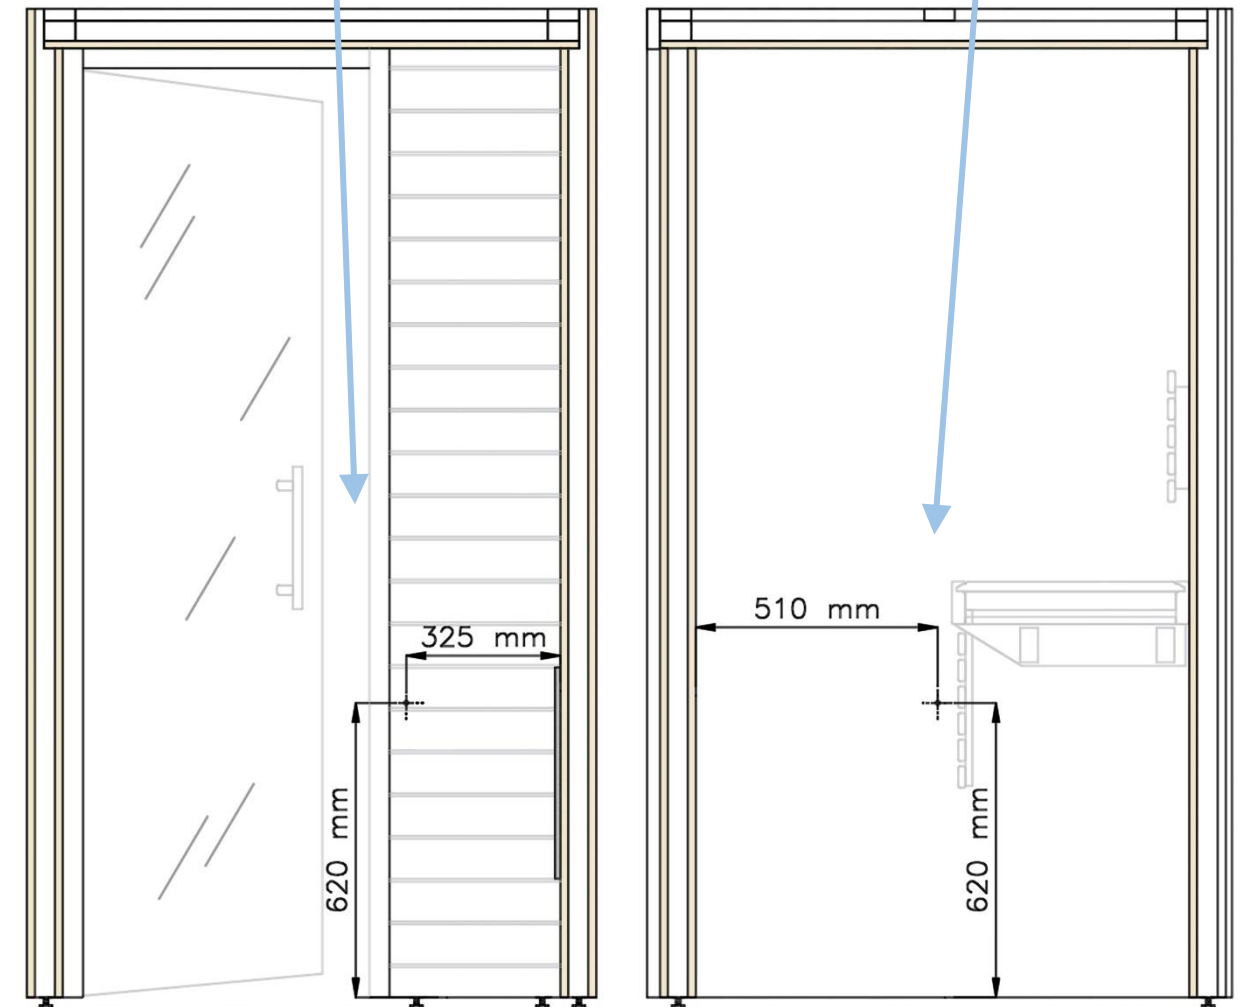

 Made in Finland

Utu sauna cabin (SHU1212) - Installation instructions

Table of contents SOP1212PF-sauna cabin			
Description	w*d*h / INFO	Quantity	Check
Wall-elements	(w*d*h)		
A	1200*72*2034	1 pc	
B	1170*72*2034	1 pc	
C	1200*72*2034	1 pc	
D	421*72*2034	1 pc	
Roof element	(w*d*h)		
R	1120*1160*64	1 pc	
Mouldings	(w*d*h)		
(outside) back corners, L-shape	21*42*2034 HT aspen	2 pcs	
door/wall joint (inside and outside)	45*15*1953 HT aspen	2 pcs	
(outside) front corners	88*28*2034 HT aspen	2 pcs	
Interior	(w*d*h)		
Bench support(s)	485*28*90 HT aspen	2 pcs	
Upper bench	1046*500*90 HT aspen	1 pc	
Bench skirt	1046*30*325 HT aspen	1 pc	
Lower bench (stool)	600*450*450 HT aspen	1 pc	
Back rest	1046*36*265 HT aspen	1 pc	
Heater guard	523*347*705 HT aspen	1 pc	
Lighting			
RGBW-LED tubes	width 1000	2 pcs	
Mounting clamps	metal clips	4 pcs	
Luci Orilega Power Supply 75W (24V)	LPSOL-075-24-ND-I	1 pc	
All in one controller WTJ5	WTJ5	1 pc	
Remote controller	RTJ4	1 pc	
Heater (not included)			
Recommended heater Delta 3,6 kW	D36	not included	
Stones AC3000	5 - 10 cm	not included	
Glass door with wooden frames			
Door with alder frames and bronze glass	690*1953*72 (glass 620*1913)	1 pc	
Door handle	SAZ110	1 pc	
Counter part for magnet	ZVEL-259C	1 pc	
Front wall support 1212/1616	ZVEL-851	1 pc	
Ventilation			
AIR Vent, alder	SZ093LE	1 pc	
Air duct, chromium	ZVEL-10	1 pc	
Accessories			
Installation instructions	Y05-1274	1 pc	
Screws, nails and tools			
5*80 mm	(SS) Stainless steel	5 pcs	
5*80 mm	Zn	28 pcs	
4,5*45 mm	(SS) Stainless steel	25 pcs	
3*25 mm	(SS) Stainless steel	7 pcs	
1,7*45 mm	dyckert-nail, Zn	20 pcs	
17*10 mm	Frame plug, rubber, beige	8 pcs	

RGBW-LED 24V

Ss 4,5 * 45 mm

Zn 5 * 80 mm

ZVEL-259C

ZVEL-10

Ss 3 * 25 mm

SZ093L

Zn 5 * 80 mm

ZVEL-851

90 * 28 * 2034 mm

90 * 28 * 2034 mm

 45 * 15 * 1953

 21 * 42 * 2034 

 45 * 15 * 1953

Notice.
Check right cables from the manual of the heater!

Notice!**Heater is not included.**