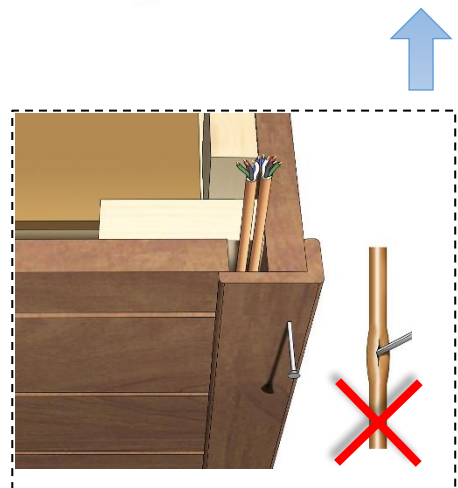

 Made in Finland

Utu sauna cabin (SHU1212) - Installation instructions

Table of contents SOP1212PF-sauna cabin			
Description	w*d*h / INFO	Quantity	Check
Wall-elements	(w*d*h)		
A	1200*72*2034	1 pc	
B	1170*72*2034	1 pc	
C	1200*72*2034	1 pc	
D	421*72*2034	1 pc	
Roof element	(w*d*h)		
R	1120*1160*64	1 pc	
Mouldings	(w*d*h)		
(outside) back corners, L-shape	21*42*2034 HT aspen	2 pcs	
door/wall joint (inside and outside)	45*15*1953 HT aspen	2 pcs	
(outside) front corners	88*28*2034 HT aspen	2 pcs	
Interior	(w*d*h)		
Bench support(s)	485*28*90 HT aspen	2 pcs	
Upper bench	1046*500*90 HT aspen	1 pc	
Bench skirt	1046*30*325 HT aspen	1 pc	
Lower bench (stool)	600*450*450 HT aspen	1 pc	
Back rest	1046*36*265 HT aspen	1 pc	
Heater guard	523*347*705 HT aspen	1 pc	
Lighting			
RGBW-LED tubes	width 1000	2 pcs	
Mounting clamps	metal clips	4 pcs	
Luci Orilega Power Supply 75W (24V)	LPSOL-075-24-ND-I	1 pc	
All in one controller WTJ5	WTJ5	1 pc	
Remote controller	RTJ4	1 pc	
Heater (not included)			
Recommended heater Delta 3,6 kW	D36	not included	
Stones AC3000	5 - 10 cm	not included	
Glass door with wooden frames			
Door with alder frames and bronze glass	690*1953*72 (glass 620*1913)	1 pc	
Door handle	SAZ110	1 pc	
Counter part for magnet	ZVEL-259C	1 pc	
Front wall support 1212/1616	ZVEL-851	1 pc	
Ventilation			
AIR Vent, alder	SZ093LE	1 pc	
Air duct, chromium	ZVEL-10	1 pc	
Accessories			
Installation instructions	Y05-1274	1 pc	
Screws, nails and tools			
5*80 mm	(SS) Stainless steel	5 pcs	
5*80 mm	Zn	28 pcs	
4,5*45 mm	(SS) Stainless steel	25 pcs	
3*25 mm	(SS) Stainless steel	7 pcs	
1,7*45 mm	dyckert-nail, Zn	20 pcs	
17*10 mm	Frame plug, rubber, beige	8 pcs	

ZVEL-851

90 * 28 * 2034 mm

90 * 28 * 2034 mm

 45 * 15 * 1953

 21 * 42 * 2034 

 45 * 15 * 1953

Notice.
Check right cables from the manual of the heater!

Notice!**Heater is not included.**