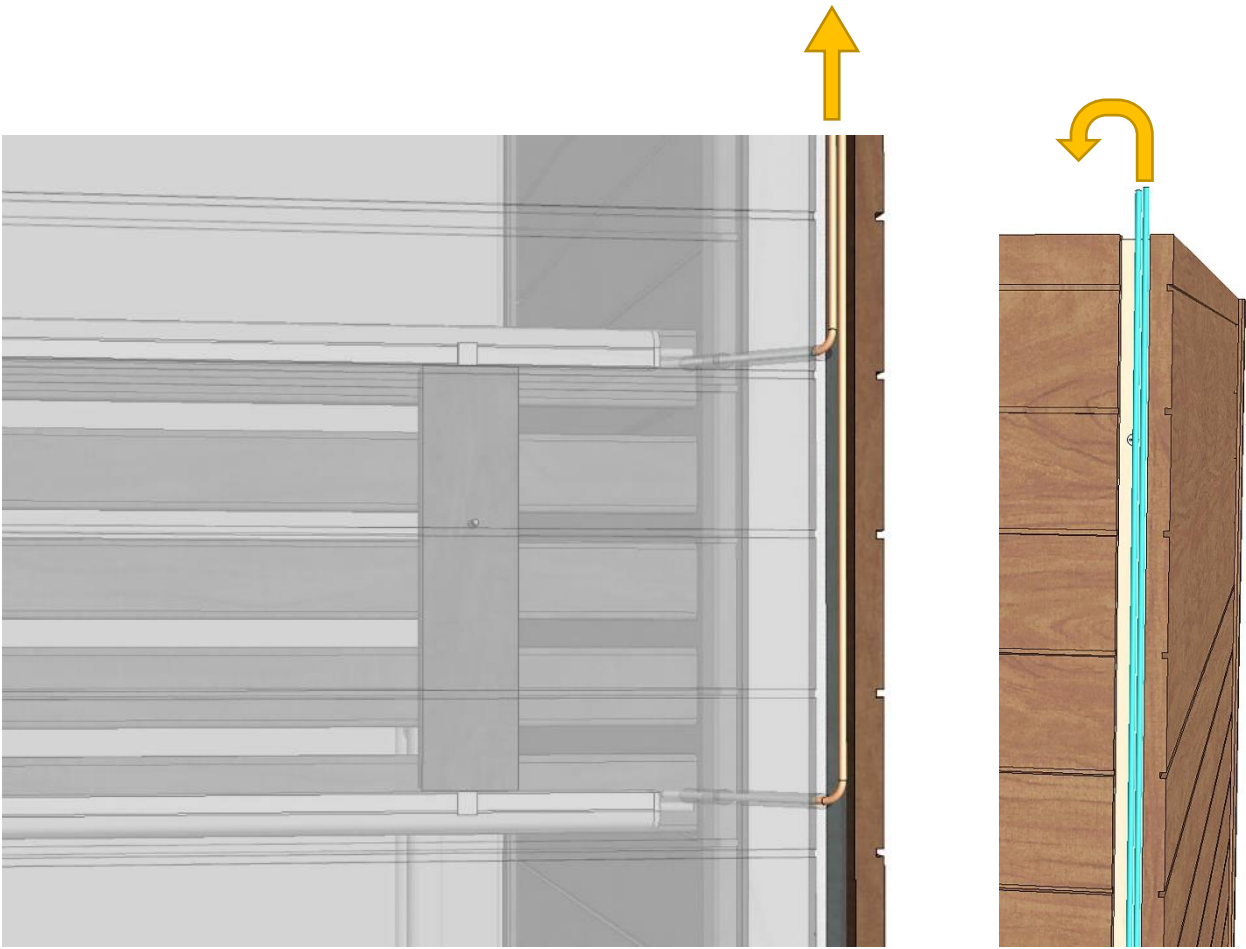

 Made in Finland

Utu sauna cabin (SHU1212) - Installation instructions

Table of contents SOP1212PF-sauna cabin			
Description	w*d*h / INFO	Quantity	Check
Wall-elements	(w*d*h)		
A	1200*72*2034	1 pc	
B	1170*72*2034	1 pc	
C	1200*72*2034	1 pc	
D	421*72*2034	1 pc	
Roof element	(w*d*h)		
R	1120*1160*64	1 pc	
Mouldings	(w*d*h)		
(outside) back corners, L-shape	21*42*2034 HT aspen	2 pcs	
door/wall joint (inside and outside)	45*15*1953 HT aspen	2 pcs	
(outside) front corners	88*28*2034 HT aspen	2 pcs	
Interior	(w*d*h)		
Bench support(s)	485*28*90 HT aspen	2 pcs	
Upper bench	1046*500*90 HT aspen	1 pc	
Bench skirt	1046*30*325 HT aspen	1 pc	
Lower bench (stool)	600*450*450 HT aspen	1 pc	
Back rest	1046*36*265 HT aspen	1 pc	
Heater guard	523*347*705 HT aspen	1 pc	
Lighting			
RGBW-LED tubes	width 1000	2 pcs	
Mounting clamps	metal clips	4 pcs	
Luci Orilega Power Supply 75W (24V)	LPSOL-075-24-ND-I	1 pc	
All in one controller WTJ5	WTJ5	1 pc	
Remote controller	RTJ4	1 pc	
Heater (not included)			
Recommended heater Delta 3,6 kW	D36	not included	
Stones AC3000	5 - 10 cm	not included	
Glass door with wooden frames			
Door with alder frames and bronze glass	690*1953*72 (glass 620*1913)	1 pc	
Door handle	SAZ110	1 pc	
Counter part for magnet	ZVEL-259C	1 pc	
Front wall support 1212/1616	ZVEL-851	1 pc	
Ventilation			
AIR Vent, alder	SZ093LE	1 pc	
Air duct, chromium	ZVEL-10	1 pc	
Accessories			
Installation instructions	Y05-1274	1 pc	
Screws, nails and tools			
5*80 mm	(SS) Stainless steel	5 pcs	
5*80 mm	Zn	28 pcs	
4,5*45 mm	(SS) Stainless steel	25 pcs	
3*25 mm	(SS) Stainless steel	7 pcs	
1,7*45 mm	dyckert-nail, Zn	20 pcs	
17*10 mm	Frame plug, rubber, beige	8 pcs	

RGBW-LED 24V

Ss 4,5 * 45 mm

Zn 5 * 80 mm

ZVEL-259C

ZVEL-10

Ss 3 * 25 mm

SZ093L

Zn 5 * 80 mm

ZVEL-851

90 * 28 * 2034 mm

90 * 28 * 2034 mm

 45 * 15 * 1953

 21 * 42 * 2034 

 45 * 15 * 1953

Notice.
Check right cables from the manual of the heater!

Notice!**Heater is not included.**