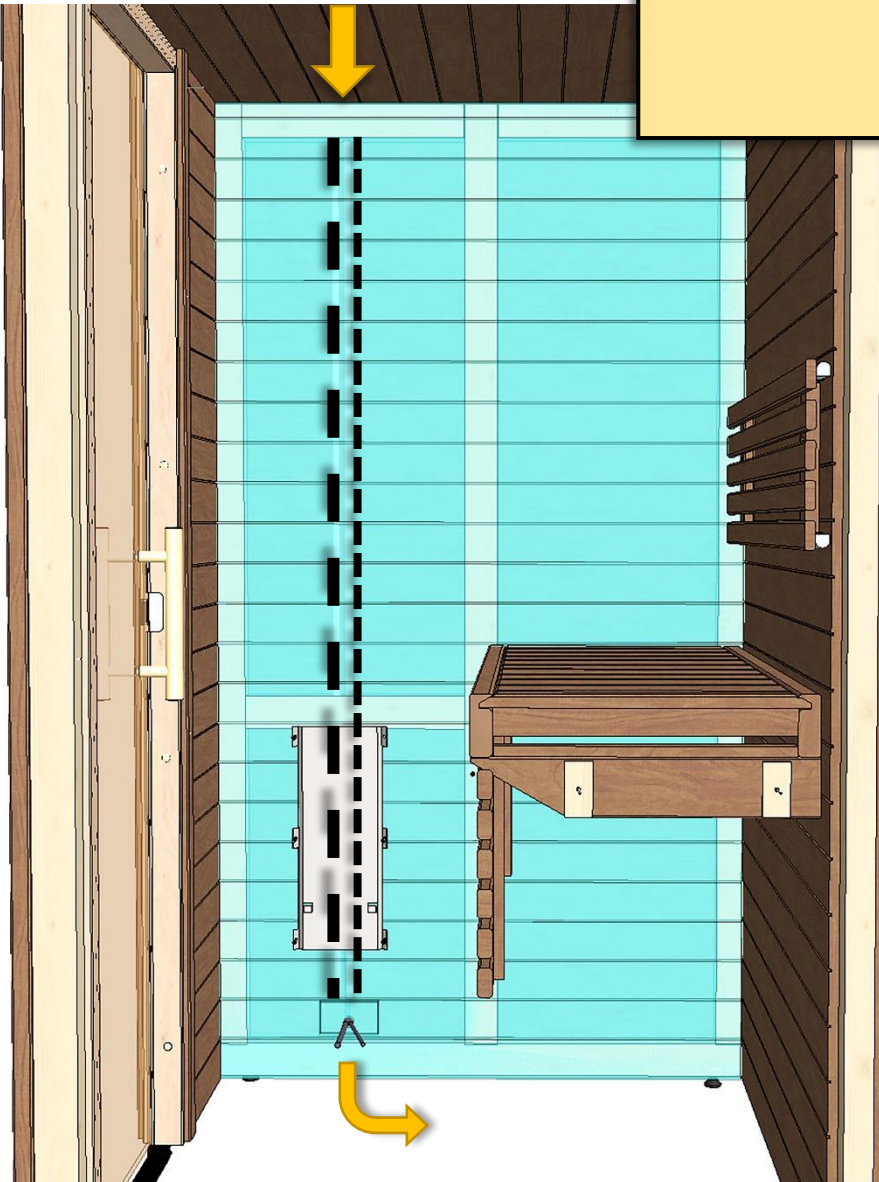

 Made in Finland

Utu sauna cabin (SHU1212) - Installation instructions

Table of contents SOP1212PF-sauna cabin			
Description	w*d*h / INFO	Quantity	Check
Wall-elements	(w*d*h)		
A	1200*72*2034	1 pc	
B	1170*72*2034	1 pc	
C	1200*72*2034	1 pc	
D	421*72*2034	1 pc	
Roof element	(w*d*h)		
R	1120*1160*64	1 pc	
Mouldings	(w*d*h)		
(outside) back corners, L-shape	21*42*2034 HT aspen	2 pcs	
door/wall joint (inside and outside)	45*15*1953 HT aspen	2 pcs	
(outside) front corners	88*28*2034 HT aspen	2 pcs	
Interior	(w*d*h)		
Bench support(s)	485*28*90 HT aspen	2 pcs	
Upper bench	1046*500*90 HT aspen	1 pc	
Bench skirt	1046*30*325 HT aspen	1 pc	
Lower bench (stool)	600*450*450 HT aspen	1 pc	
Back rest	1046*36*265 HT aspen	1 pc	
Heater guard	523*347*705 HT aspen	1 pc	
Lighting			
RGBW-LED tubes	width 1000	2 pcs	
Mounting clamps	metal clips	4 pcs	
Luci Orilega Power Supply 75W (24V)	LPSOL-075-24-ND-I	1 pc	
All in one controller WTJ5	WTJ5	1 pc	
Remote controller	RTJ4	1 pc	
Heater (not included)			
Recommended heater Delta 3,6 kW	D36	not included	
Stones AC3000	5 - 10 cm	not included	
Glass door with wooden frames			
Door with alder frames and bronze glass	690*1953*72 (glass 620*1913)	1 pc	
Door handle	SAZ110	1 pc	
Counter part for magnet	ZVEL-259C	1 pc	
Front wall support 1212/1616	ZVEL-851	1 pc	
Ventilation			
AIR Vent, alder	SZ093LE	1 pc	
Air duct, chromium	ZVEL-10	1 pc	
Accessories			
Installation instructions	Y05-1274	1 pc	
Screws, nails and tools			
5*80 mm	(SS) Stainless steel	5 pcs	
5*80 mm	Zn	28 pcs	
4,5*45 mm	(SS) Stainless steel	25 pcs	
3*25 mm	(SS) Stainless steel	7 pcs	
1,7*45 mm	dyckert-nail, Zn	20 pcs	
17*10 mm	Frame plug, rubber, beige	8 pcs	

ZVEL-851

90 * 28 * 2034 mm

90 * 28 * 2034 mm

 45 * 15 * 1953

 21 * 42 * 2034 

 45 * 15 * 1953

Notice.
Check right cables from the manual of the heater!

Notice!**Heater is not included.**