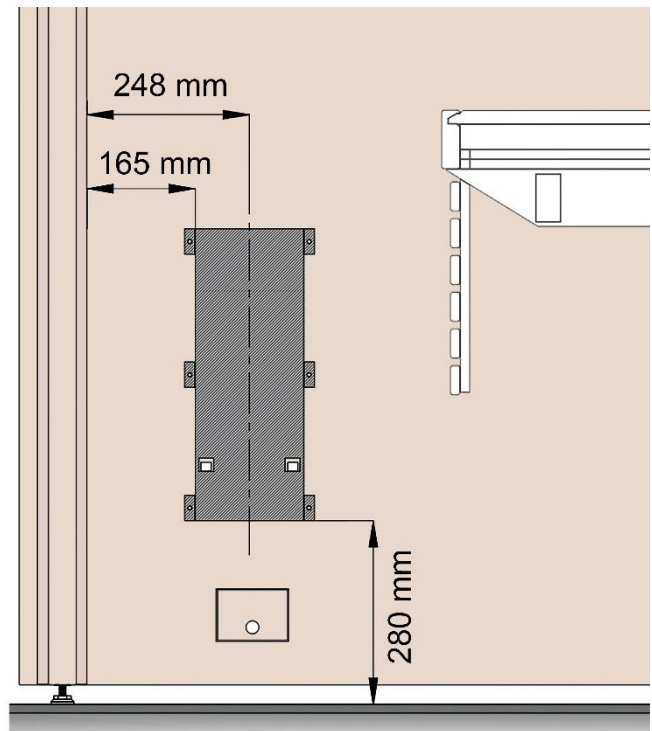

Notice!

Heater is not included.

Recommended heater for this sauna is Delta D36 (3,6 kW).