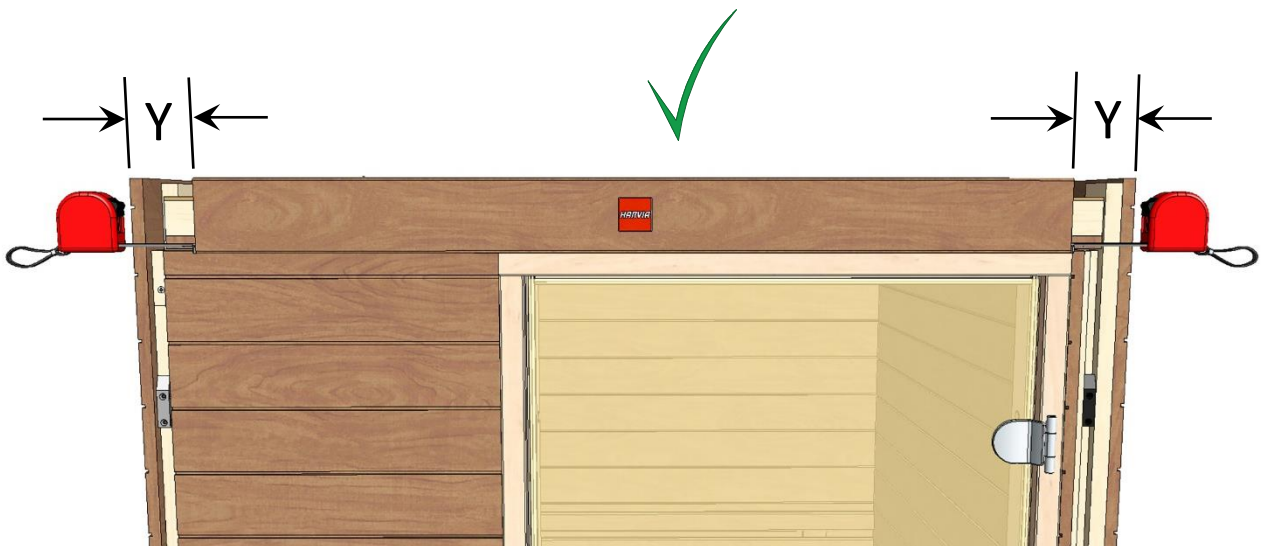

 Made in Finland

Utu sauna cabin (SHU1212) - Installation instructions

Table of contents SOP1212PF-sauna cabin			
Description	w*d*h / INFO	Quantity	Check
Wall-elements	(w*d*h)		
A	1200*72*2034	1 pc	
B	1170*72*2034	1 pc	
C	1200*72*2034	1 pc	
D	421*72*2034	1 pc	
Roof element	(w*d*h)		
R	1120*1160*64	1 pc	
Mouldings	(w*d*h)		
(outside) back corners, L-shape	21*42*2034 HT aspen	2 pcs	
door/wall joint (inside and outside)	45*15*1953 HT aspen	2 pcs	
(outside) front corners	88*28*2034 HT aspen	2 pcs	
Interior	(w*d*h)		
Bench support(s)	485*28*90 HT aspen	2 pcs	
Upper bench	1046*500*90 HT aspen	1 pc	
Bench skirt	1046*30*325 HT aspen	1 pc	
Lower bench (stool)	600*450*450 HT aspen	1 pc	
Back rest	1046*36*265 HT aspen	1 pc	
Heater guard	523*347*705 HT aspen	1 pc	
Lighting			
RGBW-LED tubes	width 1000	2 pcs	
Mounting clamps	metal clips	4 pcs	
Luci Orilega Power Supply 75W (24V)	LPSOL-075-24-ND-I	1 pc	
All in one controller WTJ5	WTJ5	1 pc	
Remote controller	RTJ4	1 pc	
Heater (not included)			
Recommended heater Delta 3,6 kW	D36	not included	
Stones AC3000	5 - 10 cm	not included	
Glass door with wooden frames			
Door with alder frames and bronze glass	690*1953*72 (glass 620*1913)	1 pc	
Door handle	SAZ110	1 pc	
Counter part for magnet	ZVEL-259C	1 pc	
Front wall support 1212/1616	ZVEL-851	1 pc	
Ventilation			
AIR Vent, alder	SZ093LE	1 pc	
Air duct, chromium	ZVEL-10	1 pc	
Accessories			
Installation instructions	Y05-1274	1 pc	
Screws, nails and tools			
5*80 mm	(SS) Stainless steel	5 pcs	
5*80 mm	Zn	28 pcs	
4,5*45 mm	(SS) Stainless steel	25 pcs	
3*25 mm	(SS) Stainless steel	7 pcs	
1,7*45 mm	dyckert-nail, Zn	20 pcs	
17*10 mm	Frame plug, rubber, beige	8 pcs	

RGBW-LED 24V

Ss 4,5 * 45 mm

Zn 5 * 80 mm

ZVEL-259C

ZVEL-10

Ss 3 * 25 mm

SZ093L

Zn 5 * 80 mm

ZVEL-851

90 * 28 * 2034 mm

90 * 28 * 2034 mm

 45 * 15 * 1953

 21 * 42 * 2034 

 45 * 15 * 1953

Notice.
Check right cables from the manual of the heater!

Notice!**Heater is not included.**