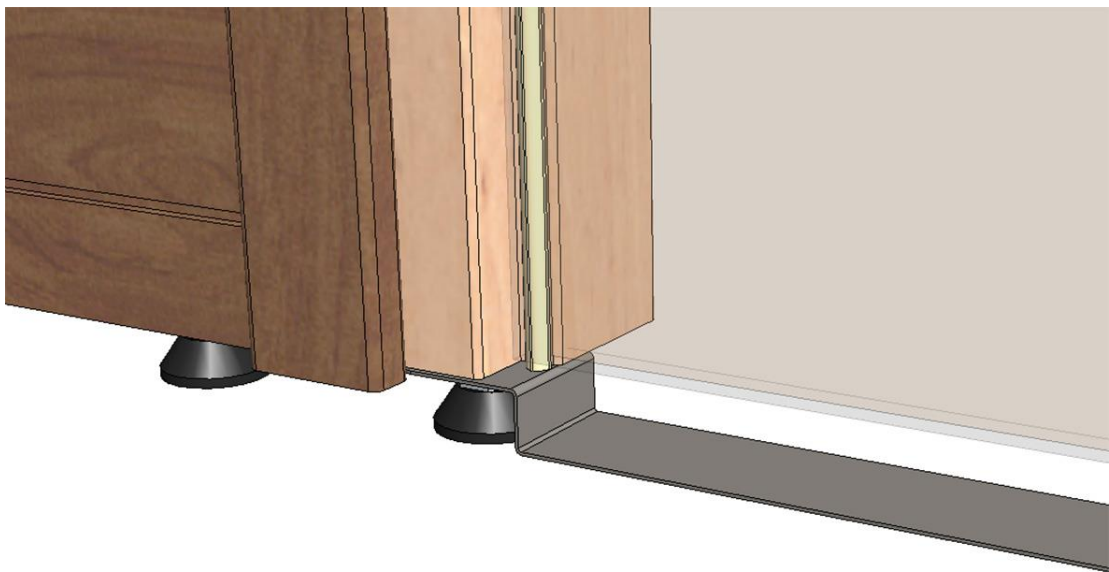

90 * 28 * 2034 mm

90 * 28 * 2034 mm