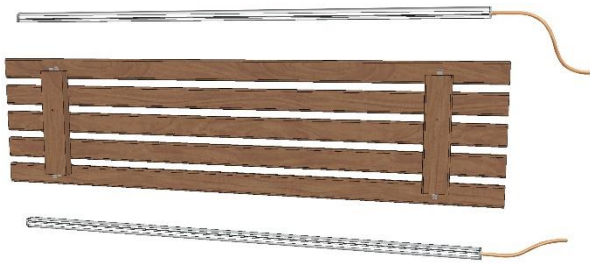

 Made in Finland

Utu sauna cabin (SHU1212) - Installation instructions

Table of contents SOP1212PF-sauna cabin			
Description	w*d*h / INFO	Quantity	Check
Wall-elements	(w*d*h)		
A	1200*72*2034	1 pc	
B	1170*72*2034	1 pc	
C	1200*72*2034	1 pc	
D	421*72*2034	1 pc	
Roof element	(w*d*h)		
R	1120*1160*64	1 pc	
Mouldings	(w*d*h)		
(outside) back corners, L-shape	21*42*2034 HT aspen	2 pcs	
door/wall joint (inside and outside)	45*15*1953 HT aspen	2 pcs	
(outside) front corners	88*28*2034 HT aspen	2 pcs	
Interior	(w*d*h)		
Bench support(s)	485*28*90 HT aspen	2 pcs	
Upper bench	1046*500*90 HT aspen	1 pc	
Bench skirt	1046*30*325 HT aspen	1 pc	
Lower bench (stool)	600*450*450 HT aspen	1 pc	
Back rest	1046*36*265 HT aspen	1 pc	
Heater guard	523*347*705 HT aspen	1 pc	
Lighting			
RGBW-LED tubes	width 1000	2 pcs	
Mounting clamps	metal clips	4 pcs	
Luci Orilega Power Supply 75W (24V)	LPSOL-075-24-ND-I	1 pc	
All in one controller WTJ5	WTJ5	1 pc	
Remote controller	RTJ4	1 pc	
Heater (not included)			
Recommended heater Delta 3,6 kW	D36	not included	
Stones AC3000	5 - 10 cm	not included	
Glass door with wooden frames			
Door with alder frames and bronze glass	690*1953*72 (glass 620*1913)	1 pc	
Door handle	SAZ110	1 pc	
Counter part for magnet	ZVEL-259C	1 pc	
Front wall support 1212/1616	ZVEL-851	1 pc	
Ventilation			
AIR Vent, alder	SZ093LE	1 pc	
Air duct, chromium	ZVEL-10	1 pc	
Accessories			
Installation instructions	Y05-1274	1 pc	
Screws, nails and tools			
5*80 mm	(SS) Stainless steel	5 pcs	
5*80 mm	Zn	28 pcs	
4,5*45 mm	(SS) Stainless steel	25 pcs	
3*25 mm	(SS) Stainless steel	7 pcs	
1,7*45 mm	dyckert-nail, Zn	20 pcs	
17*10 mm	Frame plug, rubber, beige	8 pcs	

Tools required

Screws

SS = Stainless steel

SS x * x mm

Zn = Zink

Zn x * x mm

Zn 5 * 80 mm

Ss 5 * 80 mm

RGBW-LED 24V

Ss 4,5 * 45 mm

Zn 5 * 80 mm

ZVEL-259C

ZVEL-10

Ss 3 * 25 mm

SZ093L

Zn 5 * 80 mm