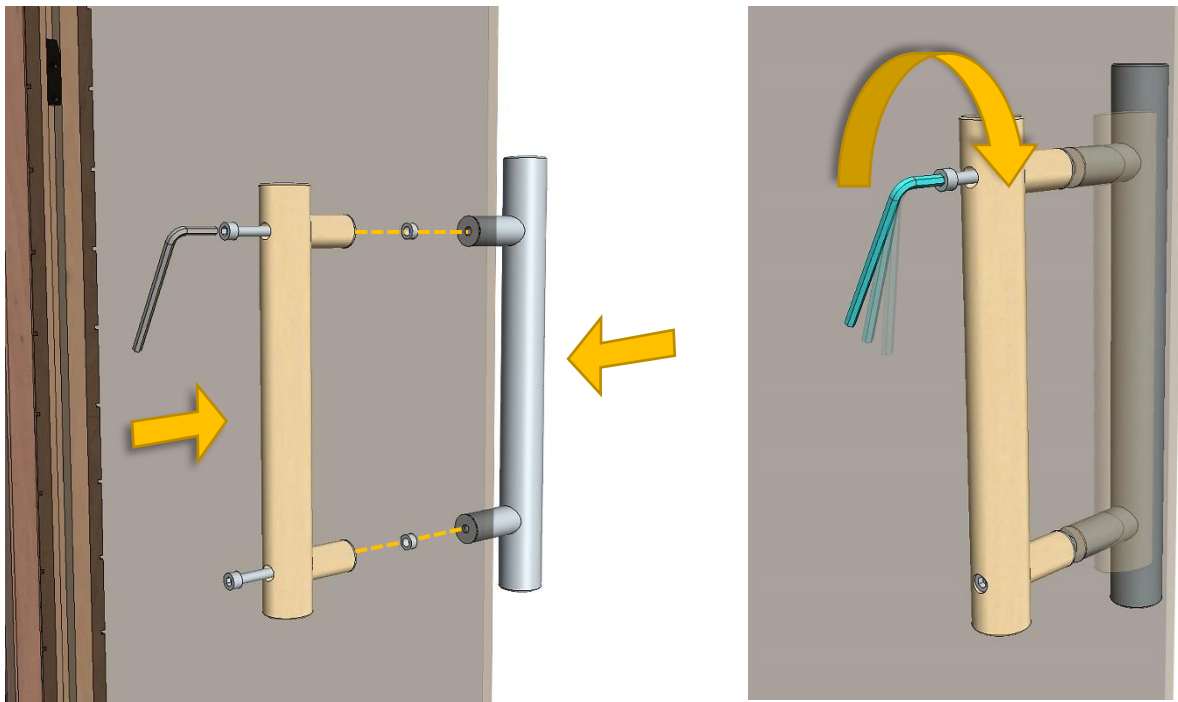

 Made in Finland

Utu sauna cabin (SHU1212) - Installation instructions

Table of contents SOP1212PF-sauna cabin			
Description	w*d*h / INFO	Quantity	Check
Wall-elements	(w*d*h)		
A	1200*72*2034	1 pc	
B	1170*72*2034	1 pc	
C	1200*72*2034	1 pc	
D	421*72*2034	1 pc	
Roof element	(w*d*h)		
R	1120*1160*64	1 pc	
Mouldings	(w*d*h)		
(outside) back corners, L-shape	21*42*2034 HT aspen	2 pcs	
door/wall joint (inside and outside)	45*15*1953 HT aspen	2 pcs	
(outside) front corners	88*28*2034 HT aspen	2 pcs	
Interior	(w*d*h)		
Bench support(s)	485*28*90 HT aspen	2 pcs	
Upper bench	1046*500*90 HT aspen	1 pc	
Bench skirt	1046*30*325 HT aspen	1 pc	
Lower bench (stool)	600*450*450 HT aspen	1 pc	
Back rest	1046*36*265 HT aspen	1 pc	
Heater guard	523*347*705 HT aspen	1 pc	
Lighting			
RGBW-LED tubes	width 1000	2 pcs	
Mounting clamps	metal clips	4 pcs	
Luci Orilega Power Supply 75W (24V)	LPSOL-075-24-ND-I	1 pc	
All in one controller WTJ5	WTJ5	1 pc	
Remote controller	RTJ4	1 pc	
Heater (not included)			
Recommended heater Delta 3,6 kW	D36	not included	
Stones AC3000	5 - 10 cm	not included	
Glass door with wooden frames			
Door with alder frames and bronze glass	690*1953*72 (glass 620*1913)	1 pc	
Door handle	SAZ110	1 pc	
Counter part for magnet	ZVEL-259C	1 pc	
Front wall support 1212/1616	ZVEL-851	1 pc	
Ventilation			
AIR Vent, alder	SZ093LE	1 pc	
Air duct, chromium	ZVEL-10	1 pc	
Accessories			
Installation instructions	Y05-1274	1 pc	
Screws, nails and tools			
5*80 mm	(SS) Stainless steel	5 pcs	
5*80 mm	Zn	28 pcs	
4,5*45 mm	(SS) Stainless steel	25 pcs	
3*25 mm	(SS) Stainless steel	7 pcs	
1,7*45 mm	dyckert-nail, Zn	20 pcs	
17*10 mm	Frame plug, rubber, beige	8 pcs	

RGBW-LED 24V

Ss 4,5 * 45 mm

Zn 5 * 80 mm

ZVEL-259C

ZVEL-10

Ss 3 * 25 mm

SZ093L

Zn 5 * 80 mm

ZVEL-851

90 * 28 * 2034 mm

90 * 28 * 2034 mm

 45 * 15 * 1953

 21 * 42 * 2034 

 45 * 15 * 1953

Notice.
Check right cables from the manual of the heater!

Notice!**Heater is not included.**