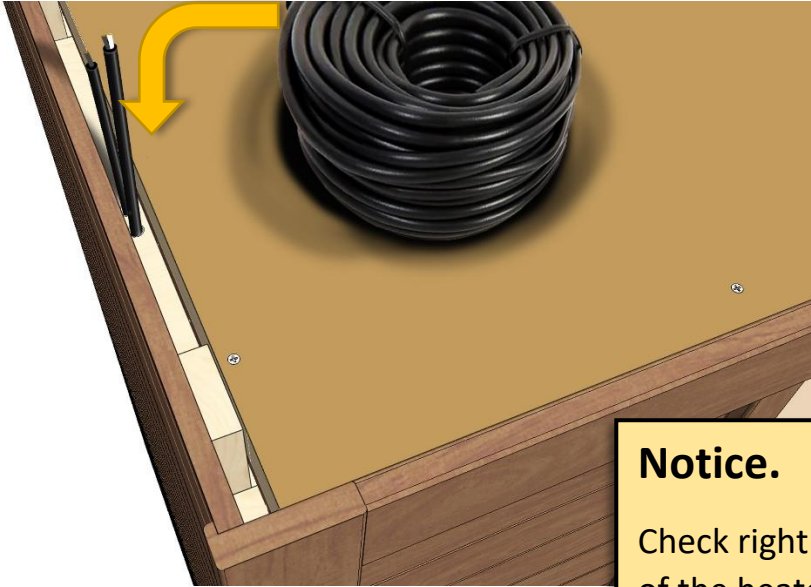

ZVEL-851

90 * 28 * 2034 mm

90 * 28 * 2034 mm

 45 * 15 * 1953

 21 * 42 * 2034 

 45 * 15 * 1953

Notice.
Check right cables from the manual of the heater!

Notice!**Heater is not included.**