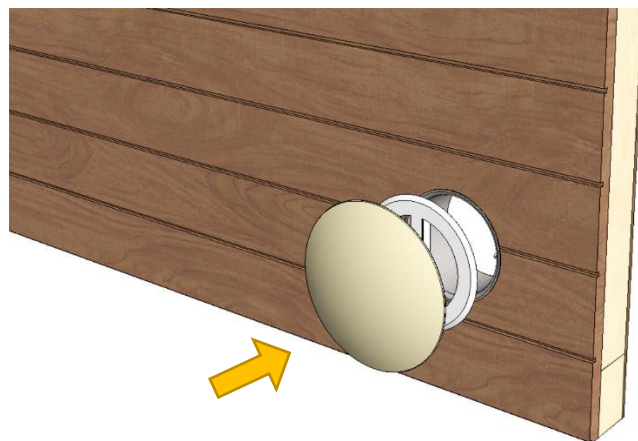

 Made in Finland

Utu sauna cabin (SHU1212) - Installation instructions

Table of contents SOP1212PF-sauna cabin			
Description	w*d*h / INFO	Quantity	Check
Wall-elements	(w*d*h)		
A	1200*72*2034	1 pc	
B	1170*72*2034	1 pc	
C	1200*72*2034	1 pc	
D	421*72*2034	1 pc	
Roof element	(w*d*h)		
R	1120*1160*64	1 pc	
Mouldings	(w*d*h)		
(outside) back corners, L-shape	21*42*2034 HT aspen	2 pcs	
door/wall joint (inside and outside)	45*15*1953 HT aspen	2 pcs	
(outside) front corners	88*28*2034 HT aspen	2 pcs	
Interior	(w*d*h)		
Bench support(s)	485*28*90 HT aspen	2 pcs	
Upper bench	1046*500*90 HT aspen	1 pc	
Bench skirt	1046*30*325 HT aspen	1 pc	
Lower bench (stool)	600*450*450 HT aspen	1 pc	
Back rest	1046*36*265 HT aspen	1 pc	
Heater guard	523*347*705 HT aspen	1 pc	
Lighting			
RGBW-LED tubes	width 1000	2 pcs	
Mounting clamps	metal clips	4 pcs	
Luci Orilega Power Supply 75W (24V)	LPSOL-075-24-ND-I	1 pc	
All in one controller WTJ5	WTJ5	1 pc	
Remote controller	RTJ4	1 pc	
Heater (not included)			
Recommended heater Delta 3,6 kW	D36	not included	
Stones AC3000	5 - 10 cm	not included	
Glass door with wooden frames			
Door with alder frames and bronze glass	690*1953*72 (glass 620*1913)	1 pc	
Door handle	SAZ110	1 pc	
Counter part for magnet	ZVEL-259C	1 pc	
Front wall support 1212/1616	ZVEL-851	1 pc	
Ventilation			
AIR Vent, alder	SZ093LE	1 pc	
Air duct, chromium	ZVEL-10	1 pc	
Accessories			
Installation instructions	Y05-1274	1 pc	
Screws, nails and tools			
5*80 mm	(SS) Stainless steel	5 pcs	
5*80 mm	Zn	28 pcs	
4,5*45 mm	(SS) Stainless steel	25 pcs	
3*25 mm	(SS) Stainless steel	7 pcs	
1,7*45 mm	dyckert-nail, Zn	20 pcs	
17*10 mm	Frame plug, rubber, beige	8 pcs	

RGBW-LED 24V

Ss 4,5 * 45 mm

Zn 5 * 80 mm

ZVEL-259C

ZVEL-10

Ss 3 * 25 mm

SZ093L

Zn 5 * 80 mm

ZVEL-851

90 * 28 * 2034 mm

90 * 28 * 2034 mm

 45 * 15 * 1953

 21 * 42 * 2034 

 45 * 15 * 1953

Notice.
Check right cables from the manual of the heater!

Notice!**Heater is not included.**