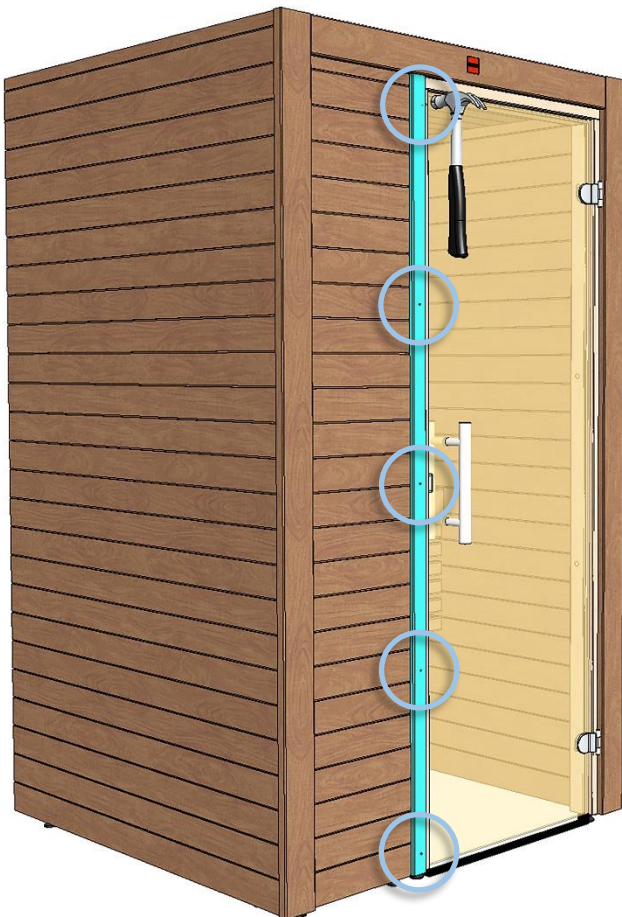

 Made in Finland

Utu sauna cabin (SHU1212) - Installation instructions

Table of contents SOP1212PF-sauna cabin			
Description	w*d*h / INFO	Quantity	Check
Wall-elements	(w*d*h)		
A	1200*72*2034	1 pc	
B	1170*72*2034	1 pc	
C	1200*72*2034	1 pc	
D	421*72*2034	1 pc	
Roof element	(w*d*h)		
R	1120*1160*64	1 pc	
Mouldings	(w*d*h)		
(outside) back corners, L-shape	21*42*2034 HT aspen	2 pcs	
door/wall joint (inside and outside)	45*15*1953 HT aspen	2 pcs	
(outside) front corners	88*28*2034 HT aspen	2 pcs	
Interior	(w*d*h)		
Bench support(s)	485*28*90 HT aspen	2 pcs	
Upper bench	1046*500*90 HT aspen	1 pc	
Bench skirt	1046*30*325 HT aspen	1 pc	
Lower bench (stool)	600*450*450 HT aspen	1 pc	
Back rest	1046*36*265 HT aspen	1 pc	
Heater guard	523*347*705 HT aspen	1 pc	
Lighting			
RGBW-LED tubes	width 1000	2 pcs	
Mounting clamps	metal clips	4 pcs	
Luci Orilega Power Supply 75W (24V)	LPSOL-075-24-ND-I	1 pc	
All in one controller WTJ5	WTJ5	1 pc	
Remote controller	RTJ4	1 pc	
Heater (not included)			
Recommended heater Delta 3,6 kW	D36	not included	
Stones AC3000	5 - 10 cm	not included	
Glass door with wooden frames			
Door with alder frames and bronze glass	690*1953*72 (glass 620*1913)	1 pc	
Door handle	SAZ110	1 pc	
Counter part for magnet	ZVEL-259C	1 pc	
Front wall support 1212/1616	ZVEL-851	1 pc	
Ventilation			
AIR Vent, alder	SZ093LE	1 pc	
Air duct, chromium	ZVEL-10	1 pc	
Accessories			
Installation instructions	Y05-1274	1 pc	
Screws, nails and tools			
5*80 mm	(SS) Stainless steel	5 pcs	
5*80 mm	Zn	28 pcs	
4,5*45 mm	(SS) Stainless steel	25 pcs	
3*25 mm	(SS) Stainless steel	7 pcs	
1,7*45 mm	dyckert-nail, Zn	20 pcs	
17*10 mm	Frame plug, rubber, beige	8 pcs	

ZVEL-851

90 * 28 * 2034 mm

90 * 28 * 2034 mm

 45 * 15 * 1953

 21 * 42 * 2034 

 45 * 15 * 1953

Notice.
Check right cables from the manual of the heater!

Notice!**Heater is not included.**