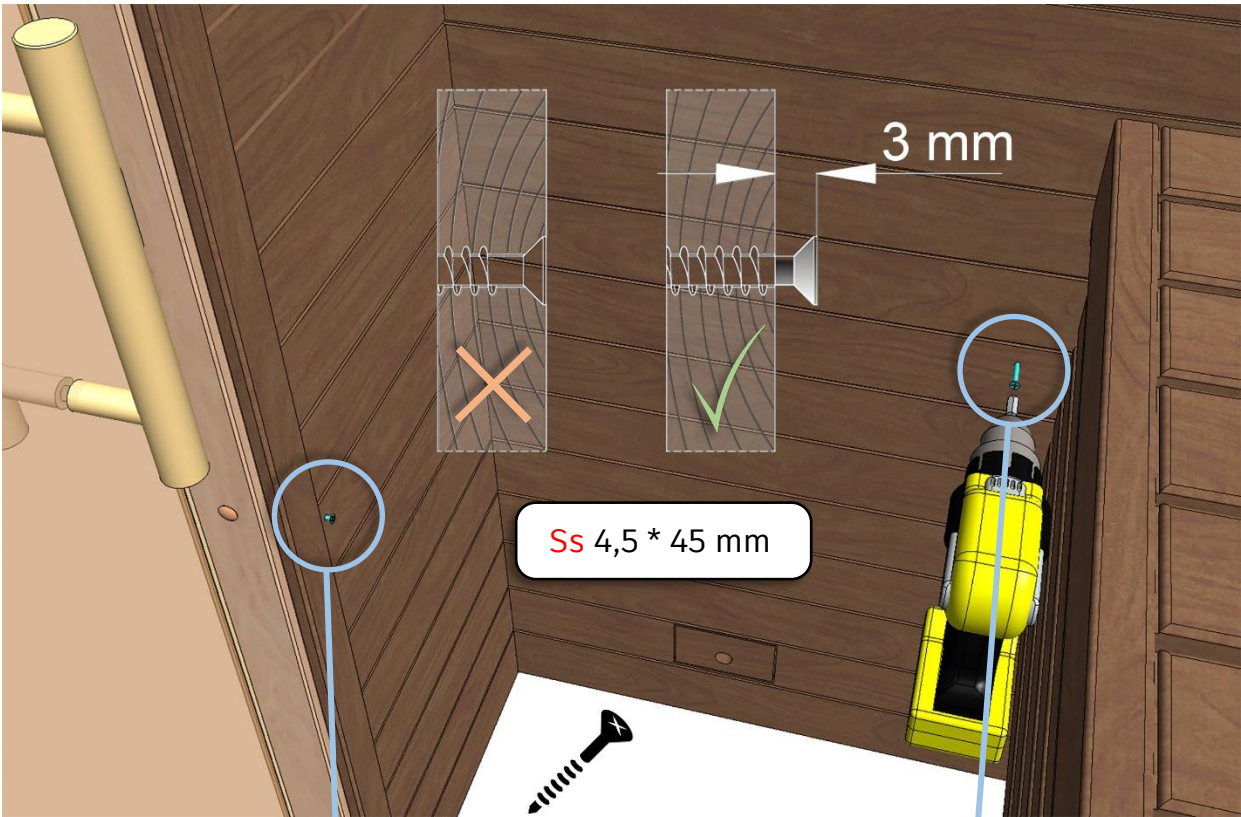

 Made in Finland

Utu sauna cabin (SHU1212) - Installation instructions

Table of contents SOP1212PF-sauna cabin			
Description	w*d*h / INFO	Quantity	Check
Wall-elements	(w*d*h)		
A	1200*72*2034	1 pc	
B	1170*72*2034	1 pc	
C	1200*72*2034	1 pc	
D	421*72*2034	1 pc	
Roof element	(w*d*h)		
R	1120*1160*64	1 pc	
Mouldings	(w*d*h)		
(outside) back corners, L-shape	21*42*2034 HT aspen	2 pcs	
door/wall joint (inside and outside)	45*15*1953 HT aspen	2 pcs	
(outside) front corners	88*28*2034 HT aspen	2 pcs	
Interior	(w*d*h)		
Bench support(s)	485*28*90 HT aspen	2 pcs	
Upper bench	1046*500*90 HT aspen	1 pc	
Bench skirt	1046*30*325 HT aspen	1 pc	
Lower bench (stool)	600*450*450 HT aspen	1 pc	
Back rest	1046*36*265 HT aspen	1 pc	
Heater guard	523*347*705 HT aspen	1 pc	
Lighting			
RGBW-LED tubes	width 1000	2 pcs	
Mounting clamps	metal clips	4 pcs	
Luci Orilega Power Supply 75W (24V)	LPSOL-075-24-ND-I	1 pc	
All in one controller WTJ5	WTJ5	1 pc	
Remote controller	RTJ4	1 pc	
Heater (not included)			
Recommended heater Delta 3,6 kW	D36	not included	
Stones AC3000	5 - 10 cm	not included	
Glass door with wooden frames			
Door with alder frames and bronze glass	690*1953*72 (glass 620*1913)	1 pc	
Door handle	SAZ110	1 pc	
Counter part for magnet	ZVEL-259C	1 pc	
Front wall support 1212/1616	ZVEL-851	1 pc	
Ventilation			
AIR Vent, alder	SZ093LE	1 pc	
Air duct, chromium	ZVEL-10	1 pc	
Accessories			
Installation instructions	Y05-1274	1 pc	
Screws, nails and tools			
5*80 mm	(SS) Stainless steel	5 pcs	
5*80 mm	Zn	28 pcs	
4,5*45 mm	(SS) Stainless steel	25 pcs	
3*25 mm	(SS) Stainless steel	7 pcs	
1,7*45 mm	dyckert-nail, Zn	20 pcs	
17*10 mm	Frame plug, rubber, beige	8 pcs	

ZVEL-851

90 * 28 * 2034 mm

90 * 28 * 2034 mm

 45 * 15 * 1953

 21 * 42 * 2034 

 45 * 15 * 1953

Notice.
Check right cables from the manual of the heater!

Notice!**Heater is not included.**