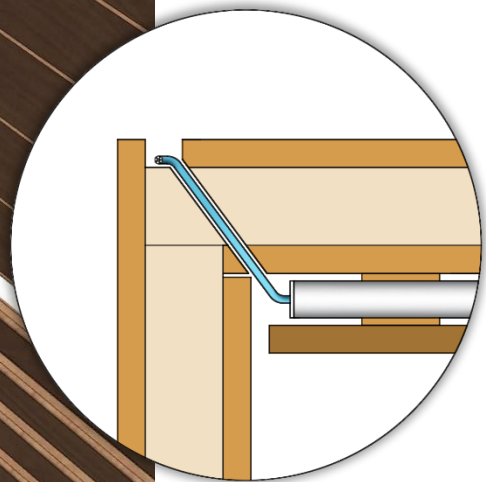

RGBW-LED 24V