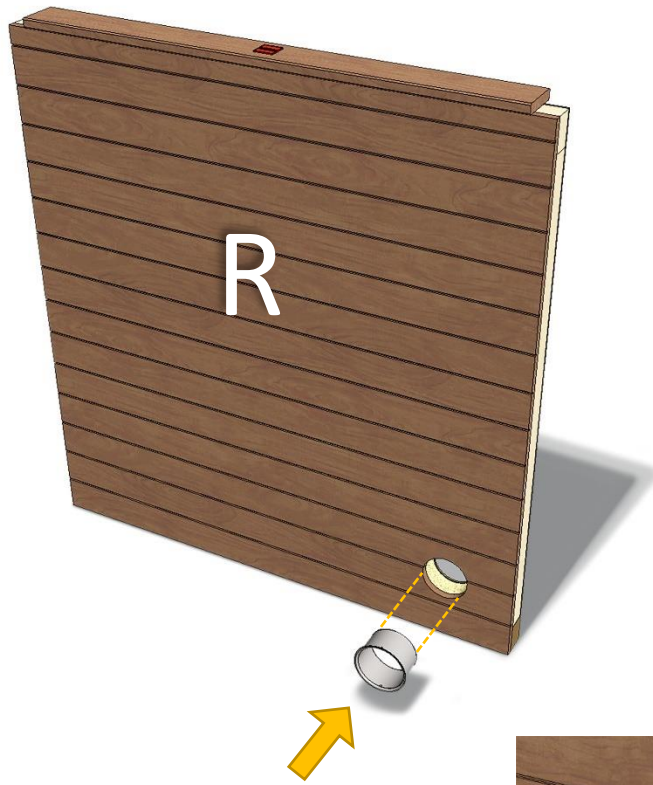

 Made in Finland

Utu sauna cabin (SHU1212) - Installation instructions

Table of contents SOP1212PF-sauna cabin			
Description	w*d*h / INFO	Quantity	Check
Wall-elements	(w*d*h)		
A	1200*72*2034	1 pc	
B	1170*72*2034	1 pc	
C	1200*72*2034	1 pc	
D	421*72*2034	1 pc	
Roof element	(w*d*h)		
R	1120*1160*64	1 pc	
Mouldings	(w*d*h)		
(outside) back corners, L-shape	21*42*2034 HT aspen	2 pcs	
door/wall joint (inside and outside)	45*15*1953 HT aspen	2 pcs	
(outside) front corners	88*28*2034 HT aspen	2 pcs	
Interior	(w*d*h)		
Bench support(s)	485*28*90 HT aspen	2 pcs	
Upper bench	1046*500*90 HT aspen	1 pc	
Bench skirt	1046*30*325 HT aspen	1 pc	
Lower bench (stool)	600*450*450 HT aspen	1 pc	
Back rest	1046*36*265 HT aspen	1 pc	
Heater guard	523*347*705 HT aspen	1 pc	
Lighting			
RGBW-LED tubes	width 1000	2 pcs	
Mounting clamps	metal clips	4 pcs	
Luci Orilega Power Supply 75W (24V)	LPSOL-075-24-ND-I	1 pc	
All in one controller WTJ5	WTJ5	1 pc	
Remote controller	RTJ4	1 pc	
Heater (not included)			
Recommended heater Delta 3,6 kW	D36	not included	
Stones AC3000	5 - 10 cm	not included	
Glass door with wooden frames			
Door with alder frames and bronze glass	690*1953*72 (glass 620*1913)	1 pc	
Door handle	SAZ110	1 pc	
Counter part for magnet	ZVEL-259C	1 pc	
Front wall support 1212/1616	ZVEL-851	1 pc	
Ventilation			
AIR Vent, alder	SZ093LE	1 pc	
Air duct, chromium	ZVEL-10	1 pc	
Accessories			
Installation instructions	Y05-1274	1 pc	
Screws, nails and tools			
5*80 mm	(SS) Stainless steel	5 pcs	
5*80 mm	Zn	28 pcs	
4,5*45 mm	(SS) Stainless steel	25 pcs	
3*25 mm	(SS) Stainless steel	7 pcs	
1,7*45 mm	dyckert-nail, Zn	20 pcs	
17*10 mm	Frame plug, rubber, beige	8 pcs	

RGBW-LED 24V

Ss 4,5 * 45 mm

Zn 5 * 80 mm

ZVEL-259C

ZVEL-10

Ss 3 * 25 mm

SZ093L

Zn 5 * 80 mm

ZVEL-851

90 * 28 * 2034 mm

90 * 28 * 2034 mm

 45 * 15 * 1953

 21 * 42 * 2034 

 45 * 15 * 1953

Notice.
Check right cables from the manual of the heater!

Notice!**Heater is not included.**