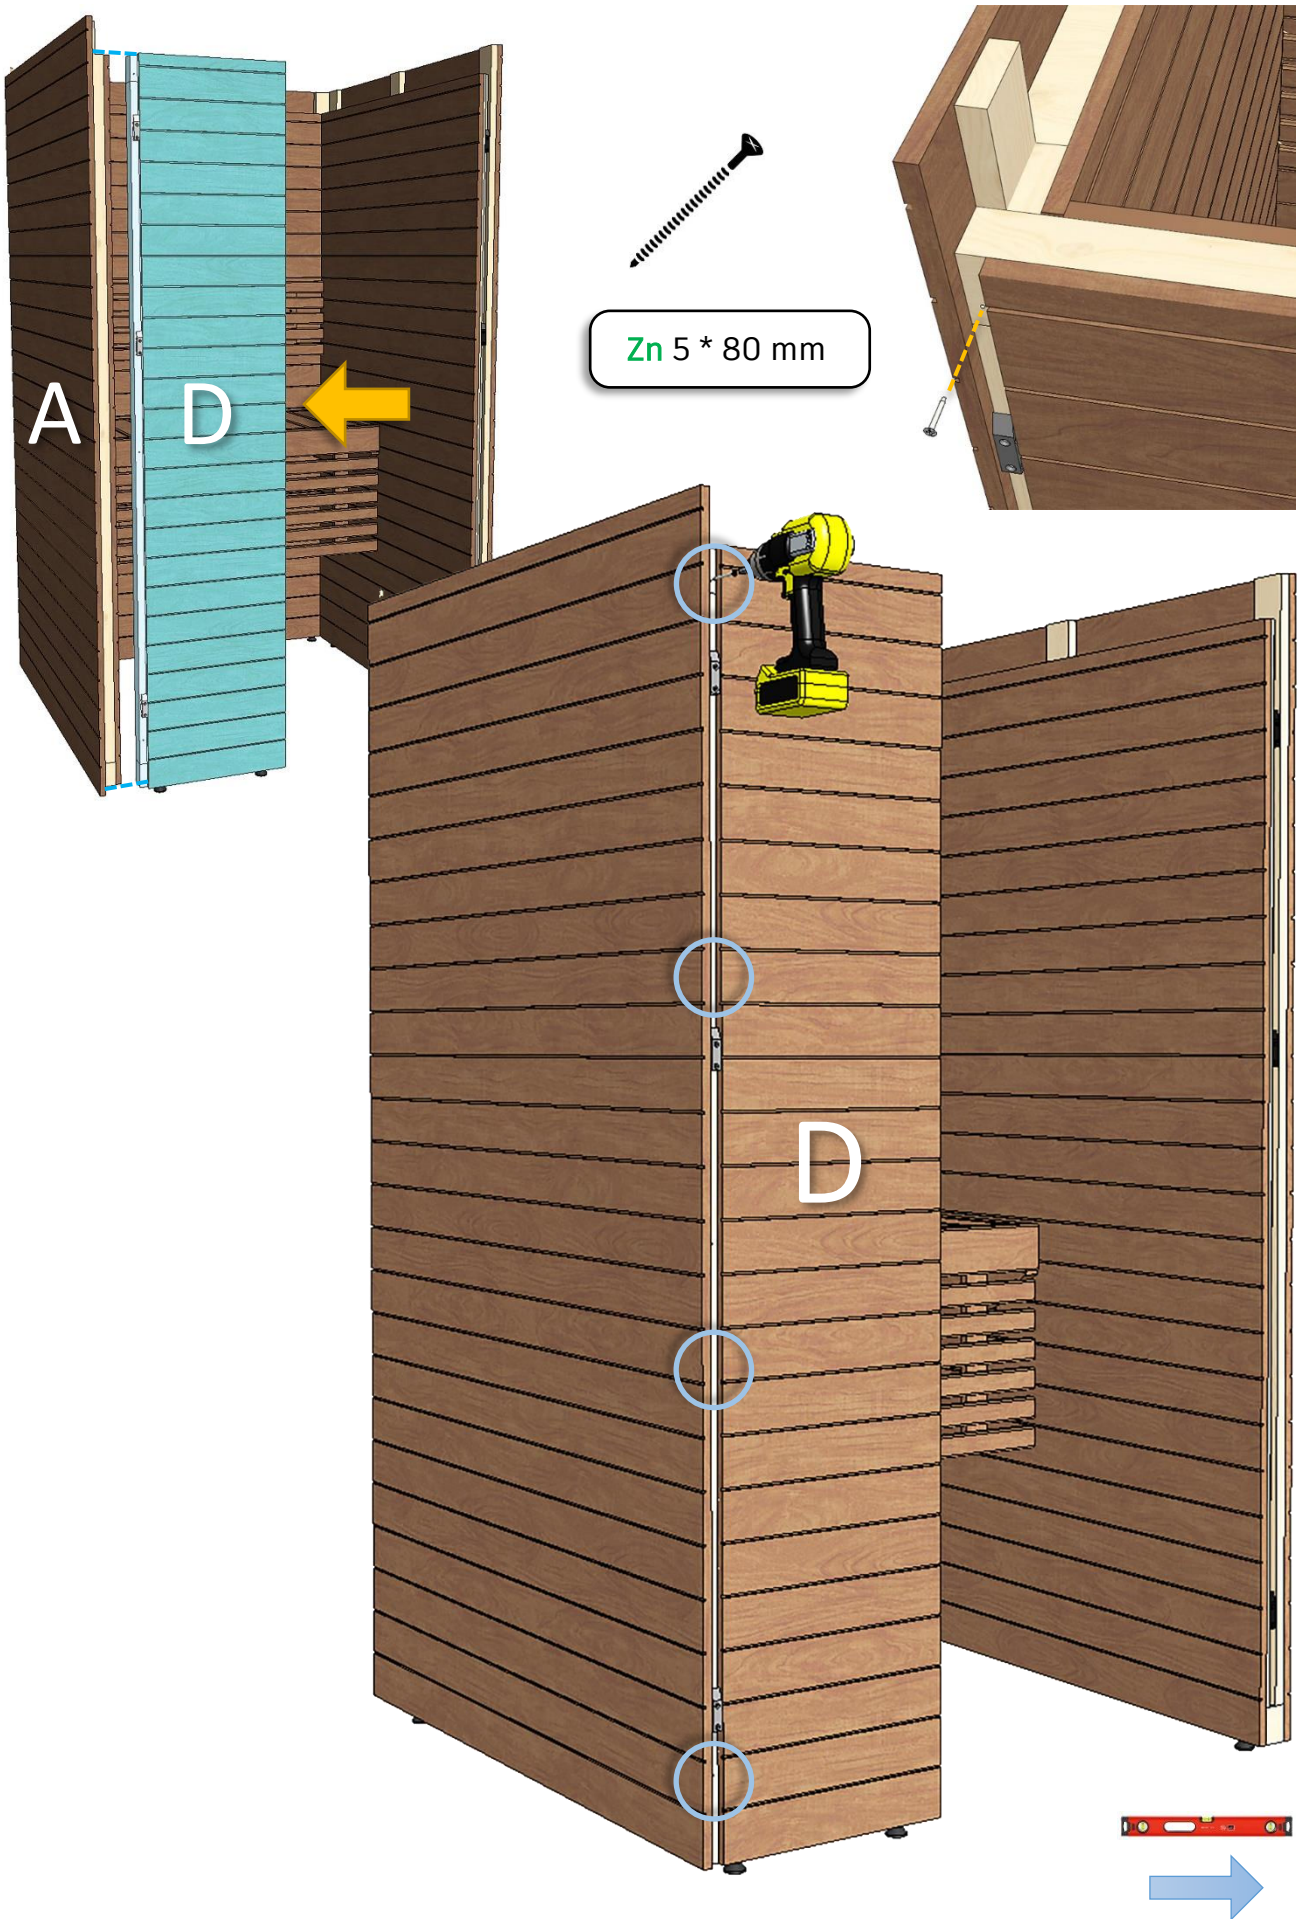

 Made in Finland

Utu sauna cabin (SHU1212) - Installation instructions

Table of contents SOP1212PF-sauna cabin			
Description	w*d*h / INFO	Quantity	Check
Wall-elements	(w*d*h)		
A	1200*72*2034	1 pc	
B	1170*72*2034	1 pc	
C	1200*72*2034	1 pc	
D	421*72*2034	1 pc	
Roof element	(w*d*h)		
R	1120*1160*64	1 pc	
Mouldings	(w*d*h)		
(outside) back corners, L-shape	21*42*2034 HT aspen	2 pcs	
door/wall joint (inside and outside)	45*15*1953 HT aspen	2 pcs	
(outside) front corners	88*28*2034 HT aspen	2 pcs	
Interior	(w*d*h)		
Bench support(s)	485*28*90 HT aspen	2 pcs	
Upper bench	1046*500*90 HT aspen	1 pc	
Bench skirt	1046*30*325 HT aspen	1 pc	
Lower bench (stool)	600*450*450 HT aspen	1 pc	
Back rest	1046*36*265 HT aspen	1 pc	
Heater guard	523*347*705 HT aspen	1 pc	
Lighting			
RGBW-LED tubes	width 1000	2 pcs	
Mounting clamps	metal clips	4 pcs	
Luci Orilega Power Supply 75W (24V)	LPSOL-075-24-ND-I	1 pc	
All in one controller WTJ5	WTJ5	1 pc	
Remote controller	RTJ4	1 pc	
Heater (not included)			
Recommended heater Delta 3,6 kW	D36	not included	
Stones AC3000	5 - 10 cm	not included	
Glass door with wooden frames			
Door with alder frames and bronze glass	690*1953*72 (glass 620*1913)	1 pc	
Door handle	SAZ110	1 pc	
Counter part for magnet	ZVEL-259C	1 pc	
Front wall support 1212/1616	ZVEL-851	1 pc	
Ventilation			
AIR Vent, alder	SZ093LE	1 pc	
Air duct, chromium	ZVEL-10	1 pc	
Accessories			
Installation instructions	Y05-1274	1 pc	
Screws, nails and tools			
5*80 mm	(SS) Stainless steel	5 pcs	
5*80 mm	Zn	28 pcs	
4,5*45 mm	(SS) Stainless steel	25 pcs	
3*25 mm	(SS) Stainless steel	7 pcs	
1,7*45 mm	dyckert-nail, Zn	20 pcs	
17*10 mm	Frame plug, rubber, beige	8 pcs	

RGBW-LED 24V

Ss 4,5 * 45 mm

Zn 5 * 80 mm

ZVEL-259C

ZVEL-10

Ss 3 * 25 mm

SZ093L

Zn 5 * 80 mm

ZVEL-851

90 * 28 * 2034 mm

90 * 28 * 2034 mm

 45 * 15 * 1953

 21 * 42 * 2034 

 45 * 15 * 1953

Notice.
Check right cables from the manual of the heater!

Notice!**Heater is not included.**